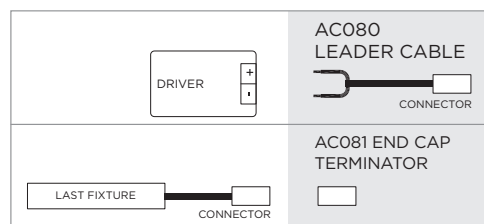

Technical data

Wattage	36 WATT
Voltage	24V DC
Length	1.000 mm
Light source	Nr. 18 CREE LED
Gross weight	3,00 Kg