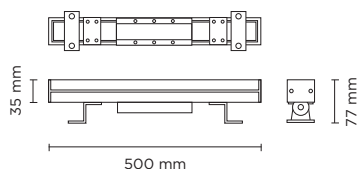

402705-06-07-08

GRAZER RGBW / TUNABLE WHITE

Linear wall mounted luminaire for outdoor installation for façade/wall grazing, length 500 mm or 1.000mm, interface DMX 512.
Anodized extruded copper-free aluminium body, tempered safety glass, moulded silicone gasket and stainless steel screws.
Remote 24V DC driver needed, with 9 to 24 multi-chip CREE LED.
IP66 rating.

Technical features

Technical data

IP Rating	IP66
IK Rating	IK08
Material	Extruded aluminum
Remote driver	Constant voltage 24V DC
Gasket	Silicone rubber
Glass	Tempered
Power cable:	Input and output power cable for loop-in/loop-out installation, supplied with male and female connector

Technical data

Wattage	18 WATT
Voltage	24V DC
Length	500 mm
Light source	Nr. 9 CREE LED
Gross weight	2,00 Kg

Technical data

Wattage	24 WATT
Voltage	24V DC
Length	500 mm
Light source	Nr. 12 CREE LED
Gross weight	2,00 Kg

Technical data

Wattage	36 WATT
Voltage	24V DC
Length	1.000 mm
Light source	Nr. 18 CREE LED
Gross weight	3,00 Kg

Technical data

Wattage	48 WATT
Voltage	24V DC
Length	1.000 mm
Light source	Nr. 24 CREE LED
Gross weight	3,00 Kg