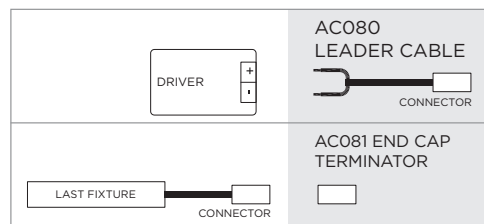

Technical data

Wattage	18 WATT
Voltage	24V DC
Length	500 mm
Light source	Nr. 9 CREE LED
Gross weight	2,00 Kg

Technical data

Wattage	24 WATT
Voltage	24V DC
Length	500 mm
Light source	Nr. 12 CREE LED
Gross weight	2,00 Kg