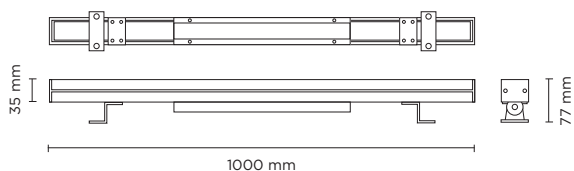

402708		GRAZER-24 1000 RGBW / TUNABLE WHITE
light source	light beam options	lumen output (lm)
RGBW		
high-power led	20° / 40° / 60° / 15x60° / 15x25°	2.160
Tunable white		
high-power led	20° / 40° / 60° / 15x60° / 15x25°	2.808