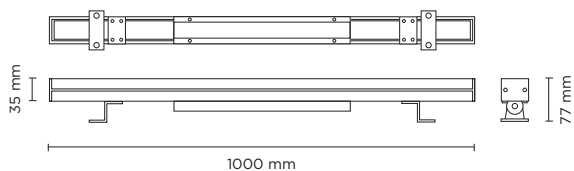

402707		GRAZER-18 1000 RGBW / TUNABLE WHITE
light source	light beam options	lumen output (lm)
RGBW		
high-power led	20° / 40° / 60° / 15x60° / 15x25°	1.620
Tunable white		
high-power led	20° / 40° / 60° / 15x60° / 15x25°	2.106