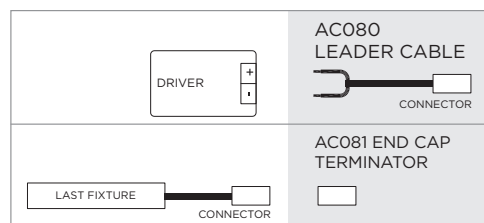

Technical data

Wattage	48 WATT
Voltage	24V DC
Length	1.000 mm
Light source	Nr. 24 CREE LED
Gross weight	3,00 Kg