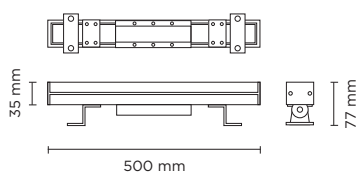

402706		GRAZER-12 500 RGBW / TUNABLE WHITE
light source	light beam options	lumen output (lm)
RGBW		
high-power led	20° / 40° / 60° / 15x60° / 15x25°	1.080
Tunable white		
high-power led	20° / 40° / 60° / 15x60° / 15x25°	1.404