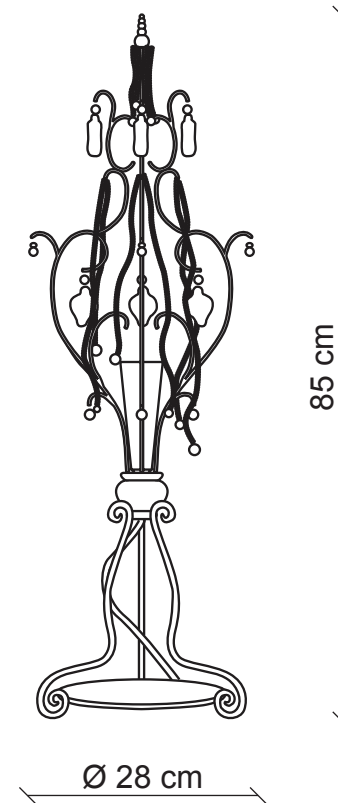

PATRIZIAGARGANTI

Firenze

BAGA Contemporary
LOVELY LIGHT

art. 2110

1 light Table lamp

Finish: Gold leaf

Accessories: Amber and clear crystals

1x
40W G9
supplied

m³ 0,19
Kg 3,5