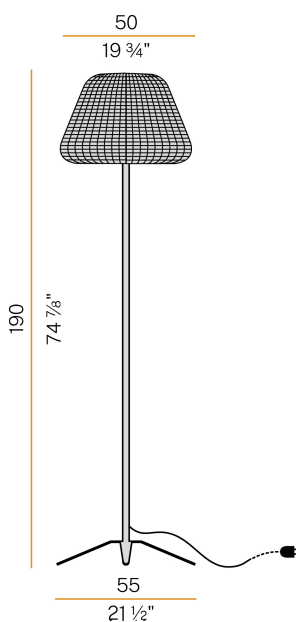

### Data sheet

CODE	ET04744.050.0000
SYSTEM POWER CONSUMPTION	max 53W
LIGHT SOURCE	LED retrofit / halogen
LIGHT SOURCE KIT	not included
COMPATIBLE SOURCES	LED retrofit bulb E27 (L max 125mm - Ø max 65mm) / max 53W E27
LIGHT DISTRIBUTION	diffused
POWER SUPPLY	220-240V AC
FREQUENCY	50/60Hz
WEIGHT	9,25 Kg
PROTECTION DEGREE	IP65
PACKING DIMENSIONS	0,0 x 0,0 x 0,0 cm

Floor lighting fixture for outdoor spaces, with direct and indirect light emission.  
Pickled sheet metal bearing base in polyacrylic paint.  
Body in brass tube in polyacrylic paint.  
Turned aluminium structure in white or metallized brown polyacrylic paint.  
Integrated switch.  
Silicone gasket.  
Transparent polycarbonate diffuser.  
Lampshade in hand-woven synthetic rattan available in striated white/grey or brown.  
Nickelled brass M12 cable gland.  
Stainless steel screws.  
Equipped with a 3m (118,1") long orange polyurethane power cable with plug.

### Technical drawing