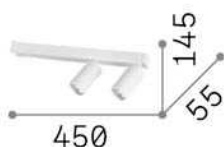

General info

Indoor - Ceiling lamps

Ean	8021696314723
Item	PROFILO PL2 NERO
Installation	Ceiling lamps
Guarantee	5 years
Gross weight	1.84 kg
Volume	0.007776 m ³

Technical info

Net weight	0.94 kg
Insulation class	II
Protection index	IP20
Compliance	CE
Operating temperature	0° ~ +40 °C
Dimmer	Determined by the light bulb
Power output	220-240 V AC
Power supply	Not required
Adjustability	vert. 0°-45° , orizz. 0°-20°

Source info

Integrated source	Light bulb (included)
Replaceable source	No
Power	GU10 max 2 x 28 W
Emission	Direct
Max consumption	-
Bulb included	1 - E14 OLIVA 4W 3000K CRI80 SATIN