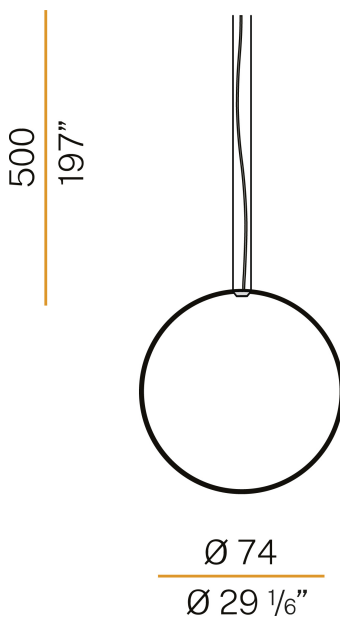

Technical drawing