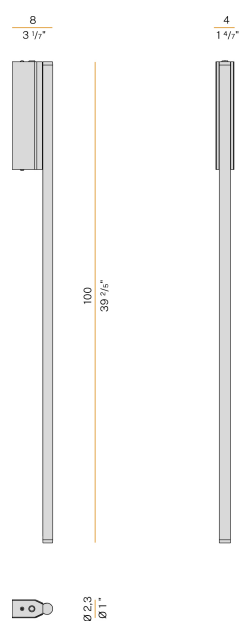

PANZERI

Hilow Line

220-240V AC dimmable (DALI/Push DIM)

A11030.100.0502

Data sheet

CODE	A11030.100.0502
SYSTEM POWER CONSUMPTION	17W
EFFICACY	59.88lm/W
LIGHT SOURCE	LED
LIGHT SOURCE LIFETIME	L70 (B10) 60.000h
COLOUR TEMPERATURE	2700K Ra>90
LIGHT DISTRIBUTION	diffused
POWER SUPPLY	220-240V AC
FREQUENCY	50/60Hz
ELECTRICAL CONFIGURATION	dimmable (DALI/Push DIM)
DRIVER	integrated included
NOMINAL LUMINOUS FLUX	1512lm
LUMEN OUTPUT	1018lm
EFFICIENCY	67.3%
WEIGHT	1,16 Kg
PROTECTION DEGREE	IP20
COLOUR TOLLERANCES	SDCM 3
PACKING DIMENSIONS	12,0 x 106,0 x 7,0 cm

Wall lighting fixture for interiors, with indirect light emission.
Pickled sheet metal wall bracket in polyacrylic paint.
Pickled sheet metal wall plate in polyacrylic paint.
Extruded aluminium structure in white, mat black, bronze, mat brass or titanium polyacrylic paint.
Die-cast aluminium end caps in polyacrylic paint.
Extruded polycarbonate diffuser with opaline finish.

Technical drawing

PANZERI

Hilow Line

Accessories / power supply

YCI11002.400

4m (157,5") long power cable with foot switch and plug.