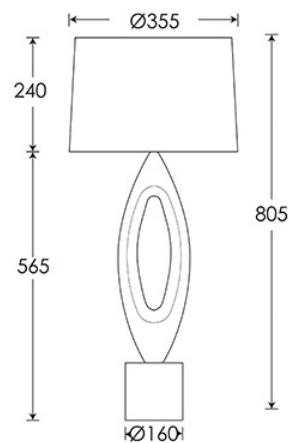

HEATHFIELD & CO

PRODUCT SPECIFICATION SHEET

Table Lamp | RONDO

LAMP BASE

Material: Metal
Finish shown: Brass
Code: TL-ROND-2018-BRSS

LAMPSHADE AS SHOWN

14" Roman Drum Black Linen
Shade code: SH-14-RMDR
Shade lining: White PVC

FLEX

1.5 metres of Black twisted flex. Alternative colours can be specified from our collection.

SWITCHING & PLUG

Black 13 AMP UK plug & inline switch.
Alternative plug types available.

BASE WEIGHT

8.8 kg approx.

Dimensions in mm and approximate.

H&CO

Decorative lighting
for beautiful spaces

www.heathfield.co.uk | + 44 (0) 1732 350450 | sales@heathfield.co.uk
Unit 1, Priory Road, Tonbridge, Kent, TN9 2AF, United Kingdom