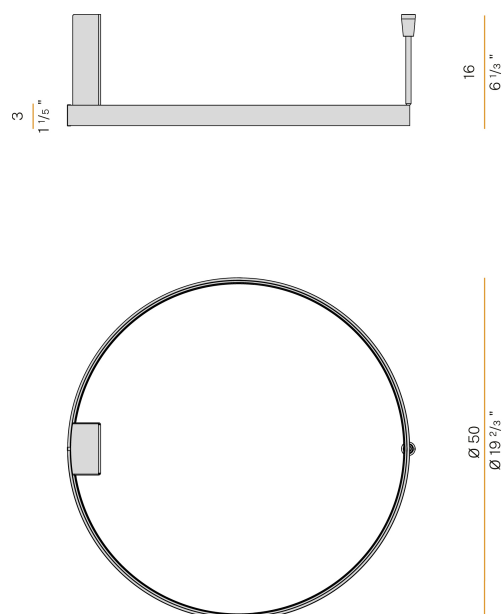

PANZERI

Zero Round

220-240V AC dimmable (DALI/Push DIM)

P03319.050.0402

 mat brass

Data sheet

CODE	P03319.050.0402
SYSTEM POWER CONSUMPTION	29W
EFFICACY	70.31lm/W
LIGHT SOURCE	LED
LIGHT SOURCE LIFETIME	L70 (B50) 60.000h
COLOUR TEMPERATURE	3000K Ra>90
LIGHT DISTRIBUTION	diffused
POWER SUPPLY	220-240V AC
FREQUENCY	50/60Hz
ELECTRICAL CONFIGURATION	dimmable (DALI/Push DIM)
DRIVER	integrated included
NOMINAL LUMINOUS FLUX	2835lm
LUMEN OUTPUT	2039lm
EFFICIENCY	71.9%
WEIGHT	1,41 Kg
PROTECTION DEGREE	IP20
COLOUR TOLLERANCES	SDCM 3
PACKING DIMENSIONS	58,0 x 58,0 x 10,0 cm

Ceiling or wall lighting fixture for interiors, with direct and indirect light emission. Pickled sheet metal ceiling or wall bracket in polyacrylic paint. Pickled sheet metal wall plate in polyacrylic paint. Bended extruded aluminium structure in white, black, bronze, mat brass or titanium polyacrylic paint. Extruded polycarbonate diffuser with opaline finish.

Technical drawing

Application

Polar diagram