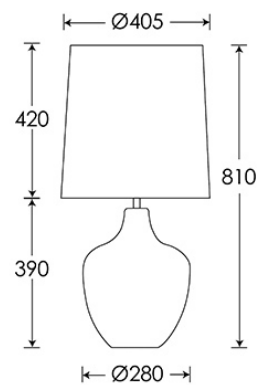

Dimensions in mm and approximate.

H&
CO

LIGHT BEYOND DESIGN