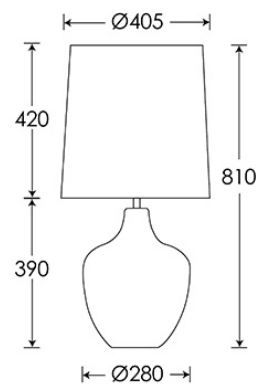

60W max. LED lamps recommended.

Lamps not included

BASE HEIGHT: 390 mm / 15^{1/4}"

TOTAL HEIGHT: 810 mm / 32"

BASE WIDTH: 280 mm / 11"

SHADE WIDTH: 405 mm / 16"

UKCA / CE / UL COMPLIANT

WARRANTY

*Please refer to our Terms & Conditions for further information.

Dimensions in mm and approximate.

H&
CO

LIGHT BEYOND DESIGN

Heathfield&Co

Product Specification Sheet

TABLE LAMP | VIVIENNE SMOKE LARGE

PRODUCT INFORMATION

Lamps not included

BASE HEIGHT: 390 mm / 15^{1/4}"

TOTAL HEIGHT: 810 mm / 32"

BASE WIDTH: 280 mm / 11"

SHADE WIDTH: 405 mm / 16"

UKCA / CE / UL COMPLIANT

WARRANTY

10 years*

*Please refer to our Terms & Conditions for further information.

Dimensions in mm and approximate.

H&C
CO

LIGHT BEYOND DESIGN