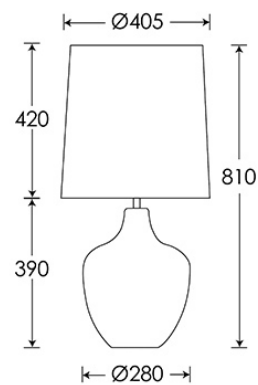

*Please refer to our Terms & Conditions for further information.

Dimensions in mm and approximate.

H&
CO

LIGHT BEYOND DESIGN

Heathfield&Co

Product Specification Sheet

TABLE LAMP | VIVIENNE NATURAL GREEN LARGE

60W max. LED lamps recommended.

Lamps not included

BASE HEIGHT: 390 mm / 15^{1/4}"

TOTAL HEIGHT: 810 mm / 32"

BASE WIDTH: 280 mm / 11"

SHADE WIDTH: 405 mm / 16"

UKCA / CE / UL COMPLIANT

WARRANTY

*Please refer to our Terms & Conditions for further information.

Dimensions in mm and approximate.

H&
CO

LIGHT BEYOND DESIGN

Heathfield&Co

Product Specification Sheet

TABLE LAMP | VIVIENNE SMOKE LARGE

PRODUCT INFORMATION

Lamps not included

BASE HEIGHT: 390 mm / 15^{1/4}"

TOTAL HEIGHT: 810 mm / 32"

BASE WIDTH: 280 mm / 11"

SHADE WIDTH: 405 mm / 16"

UKCA / CE / UL COMPLIANT

WARRANTY

10 years*