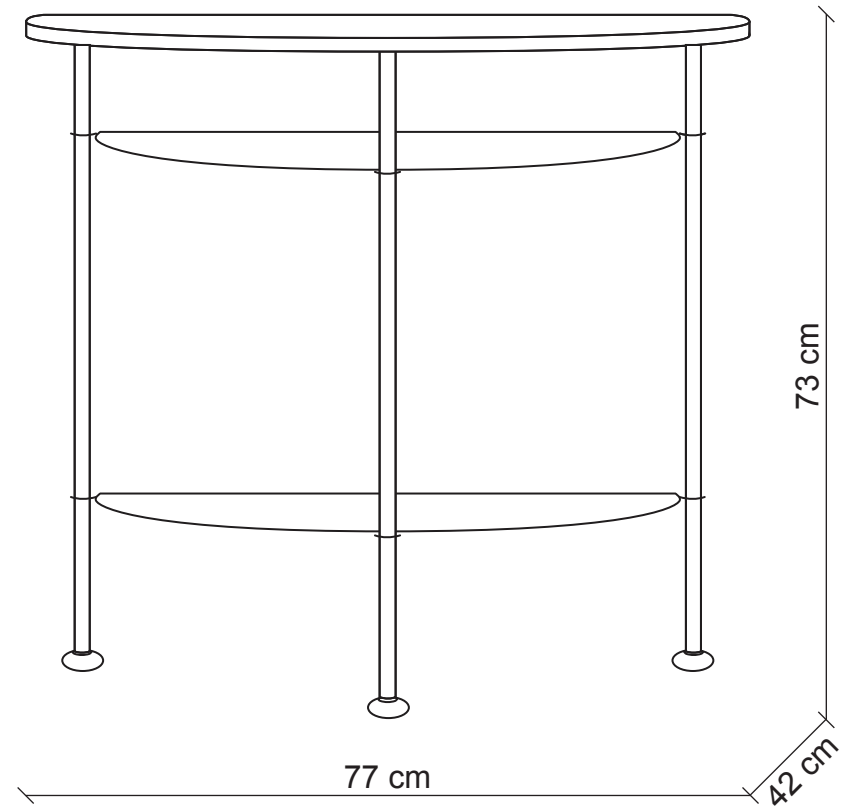

PATRIZIAGARGANTI

Firenze

BAGA XXI Century
LOVELY LIGHT

art. 2002

Bedside table

Finish: Silver leaf with protected nickel details

Top: Acid silver wood

m³ 0,40
Kg 12,3