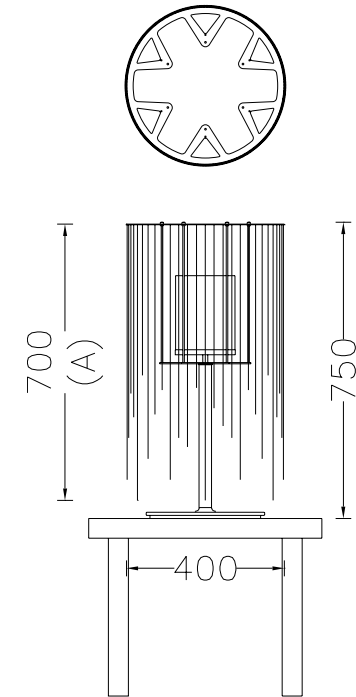

## DESCRIPTION

A 400mm Dia. simple classic 'circular-willow' table lamp. Made from lasercut stainless steel frames, chrome plated or lacquered, solid brass components and ballchain in several optional finishes. Illuminated by a pyrex glass ball containing a G9-Halogen or LED lamp.

## PRODUCT SIZE

SHADE SIZE: 400W X 450-700H MM / TOTAL HEIGHT: 750MM

## PACKAGING DIMENSIONS

480MM(W) X 480MM(L) X 870MM(H)

## TECHNICAL DRAWING