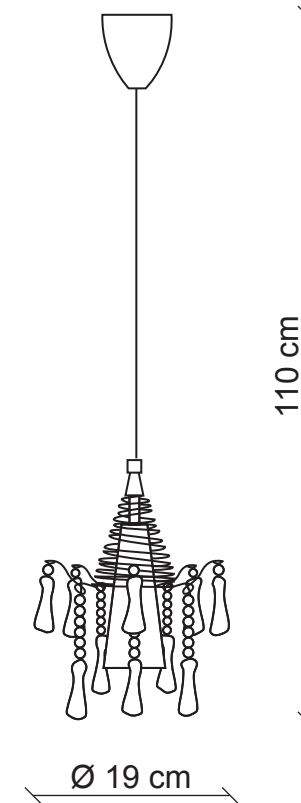

PATRIZIAGARGANTI

Firenze

BAGA XXI Century
LOVELY LIGHT

art. CR5

1 light Chandelier

Finish: Nickel

Accessories: Clear crystals

1x
60W G9
supplied
halogen bulb

m³ 0,08

Kg 0,5