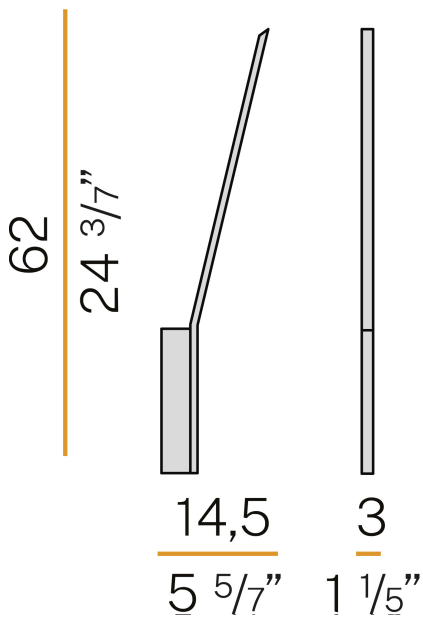

PANZERI

Ypsilon

220-240V AC ON-OFF

A07219.000.0401

 mat brass

INDIRECT
LIGHT

Data sheet

CODE	A07219.000.0401
SYSTEM POWER CONSUMPTION	13W
EFFICACY	80.46lm/W
LIGHT SOURCE	LED
COLOUR TEMPERATURE	3000K Ra>90
LIGHT DISTRIBUTION	diffused
POWER SUPPLY	220-240V AC
FREQUENCY	50/60Hz
ELECTRICAL CONFIGURATION	ON-OFF
DRIVER	integrated included
NOMINAL LUMINOUS FLUX	1366lm
LUMEN OUTPUT	1046lm
EFFICIENCY	76.6%
WEIGHT	0,59 Kg
PROTECTION DEGREE	IP20
COLOUR TOLLERANCES	SDCM 3
PACKING DIMENSIONS	10,0 x 83,0 x 5,0 cm

Wall lighting fixture for interiors, with indirect light emission.
Pickled sheet metal wall plate in white, black, bronze or mat brass polyacrylic paint, or in polished stainless steel.
Brass structure in white, black, bronze or mat brass polyacrylic paint, or with galvanic chrome plating.
Extruded polycarbonate diffuser with opaline finish.

Technical drawing

Polar diagram