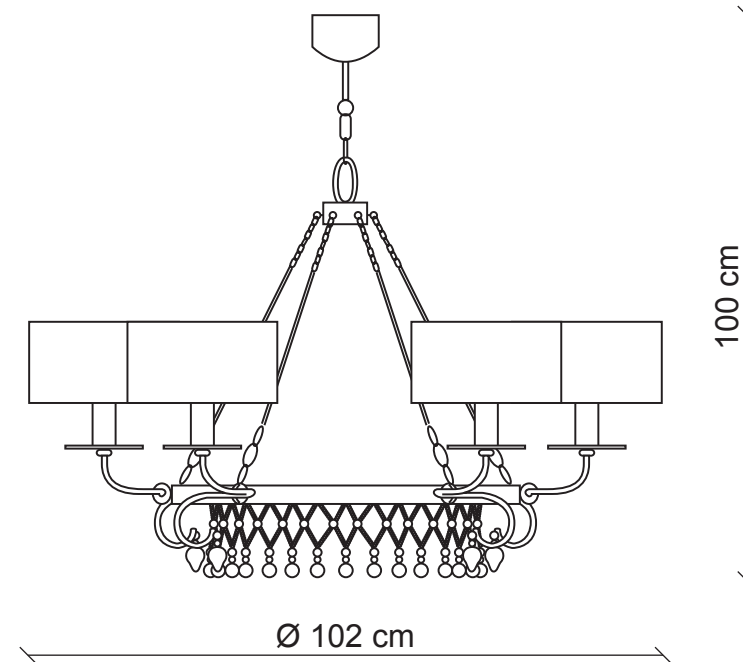

PATRIZIAGARGANTI

Firenze

BAGA Progress
LOVELY LIGHT

art. 3224

6 lights Chandelier

Finish: Leaden with silver leaf details

Lampshades: Silver PVC with ivory fringe

Accessories: Black and clear crystals

m³ 0,50
Kg 8,5