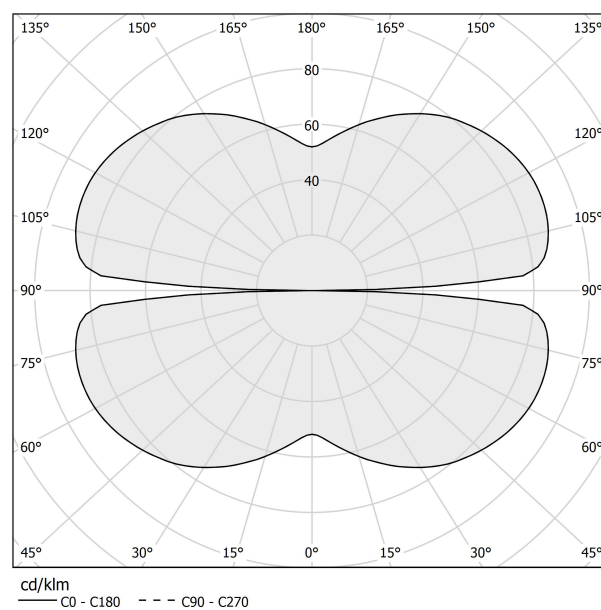

### Data sheet

CODE	M03319.050.0410
SYSTEM POWER CONSUMPTION	25W
EFFICACY	81.56lm/W
LIGHT SOURCE	LED
LIGHT SOURCE LIFETIME	L70 (B50) 60.000h
COLOUR TEMPERATURE	3000K Ra>90
LIGHT DISTRIBUTION	diffused
POWER SUPPLY	24V DC
DRIVER	remote not included
NOMINAL LUMINOUS FLUX	2835lm
LUMEN OUTPUT	2039lm
EFFICIENCY	71.9%
WEIGHT	0.83 Kg
PROTECTION DEGREE	IP20
COLOUR TOLLERANCES	SDCM 3
PACKING DIMENSIONS	58,0 x 58,0 x 10,0 cm

### Technical drawing

### Polar diagram