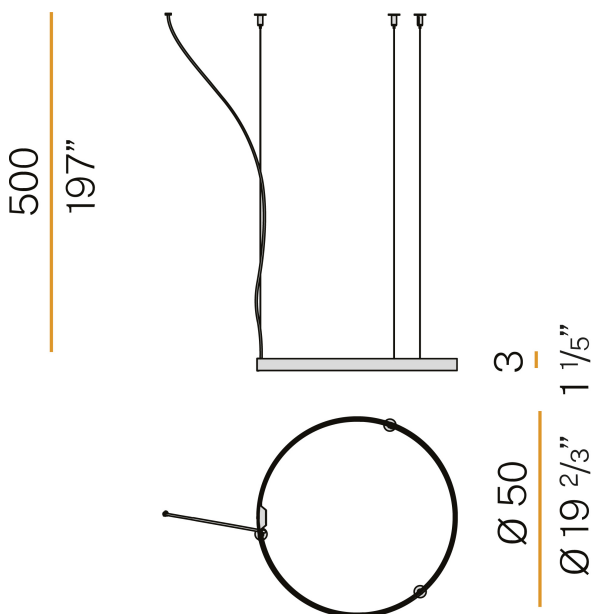

### Data sheet

CODE	M03319.050.0410
SYSTEM POWER CONSUMPTION	25W
EFFICACY	81.56lm/W
LIGHT SOURCE	LED
LIGHT SOURCE LIFETIME	L70 (B50) 60.000h
COLOUR TEMPERATURE	3000K Ra>90
LIGHT DISTRIBUTION	diffused
POWER SUPPLY	24V DC
DRIVER	remote not included
NOMINAL LUMINOUS FLUX	2835lm
LUMEN OUTPUT	2039lm
EFFICIENCY	71.9%
WEIGHT	0.83 Kg
PROTECTION DEGREE	IP20
COLOUR TOLLERANCES	SDCM 3
PACKING DIMENSIONS	58,0 x 58,0 x 10,0 cm

Extruded polycarbonate diffuser with opaline finish.

Suspension kit with griplocks and 5m (196,9") long steel cables.

5m (196,9") long power cable in transparent PVC.

Provided without power canopy.

### Technical drawing

8.8  
1 1/2"

32.5  
12 1/4"