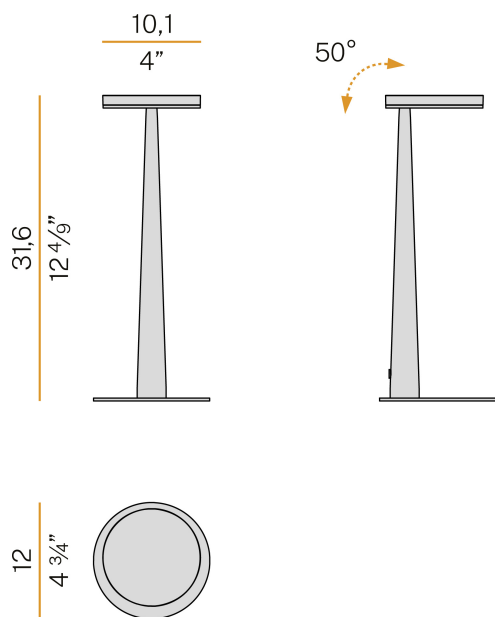

PANZERI

Bella

220-240V AC dimmable (Step DIM)

C05230.011.0509

 titanium

DIRECT
LIGHT

Data sheet

CODE	C05230.011.0509
SYSTEM POWER CONSUMPTION	5W
EFFICACY	77.6lm/W
LIGHT SOURCE	LED
LIGHT SOURCE LIFETIME	L80 (B10) 70.000h
COLOUR TEMPERATURE	2700K Ra>90
LIGHT DISTRIBUTION	adjustable
POWER SUPPLY	220-240V AC
FREQUENCY	50/60Hz
ELECTRICAL CONFIGURATION	dimmable (Step DIM)
DRIVER	integrated included
NOMINAL LUMINOUS FLUX	460lm
LUMEN OUTPUT	388lm
EFFICIENCY	84.3%
WEIGHT	0,88 Kg
PROTECTION DEGREE	IP20
COLOUR TOLLERANCES	SDCM 3
PACKING DIMENSIONS	17,0 x 40,0 x 16,0 cm

Table lighting fixture for interiors, with swivelling light beam.
 Pickled sheet metal bearing base in polyacrylic paint.
 Body in tapered steel tube in white, black, bronze, mat brass or titanium polyacrylic paint.
 Turned brass joint in polyacrylic paint.
 Die-cast aluminium structure in polyacrylic paint.
 Die-cast aluminium swivelling head in polyacrylic paint.
 Modelled acrylic diffuser with mat finish.
 Aluminium closing disk in polyacrylic paint.
 Push-button to adjust luminosity according to 5 levels of visual comfort.
 Equipped with a 1,4m (55,1") long power cable with jack connector and adapter plug.

Technical drawing

Polar diagram