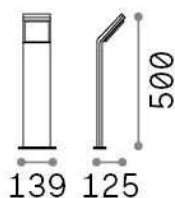

General info

Outdoor - Floor lamps

Ean	8021696322599
Item	STYLE PT H050 ANTRACITE 4000K
Installation	Floor lamps
Guarantee	5 years
Gross weight	1.02 kg
Volume	0.012167 m ³

Technical info

Net weight	1.02 kg
Insulation class	I
Protection index	IP54
Compliance	CE
Operating temperature	-15° ~ +45 °C
Dimmer	NO, On-Off
Power output	100-240 V AC 50/60 Hz
Power supply	In-built, included Replaceable (by qualified operators only), electronic

Source info

Integrated source	Integrated LED module
Replaceable source	No
Power	9 W
Emission	Direct
Max consumption	max 9,00 W
Features LED	LED SMD
CCT LED	4000 K
Duration LED (t. 25°C)	30000 h
CRI	> 80
Light beam	120°
Light beam flux	1100 lm
Useful light flux	830 lm