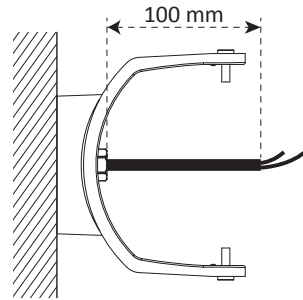

WALL/GROUND/CEILING INSTALLATION

Представитель фабрики в РФ <https://3000k.ru>