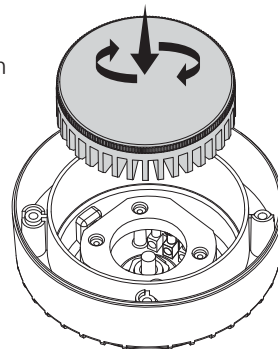

WALL/GROUND/CEILING INSTALLATION

Представитель фабрики в РФ <https://3000k.ru>

GROUND SPIKE INSTALLATION

TOMMY

TOMMY-EL

TOMMY-SQ

1

2

3 lamp installation

55mm

4 how to fit the gasket

5

6

7