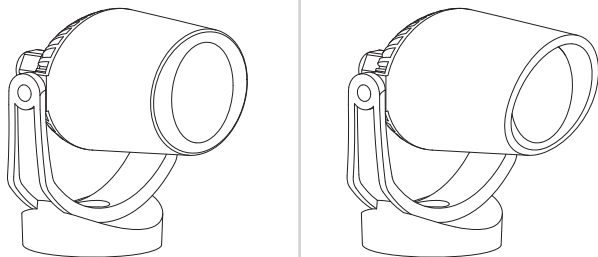

MINITOMMY

MINITOMMY-EL

Представитель фабрики в РФ <https://3000k.ru>

how to fit the gasket

MADE IN ITALY
www.fumagalli.it

TOMMY
MINITOMMY
FLOODLIGHT

MODEL:
Tommy
Tommy-EL
Tommy-SQ
Minitommy
Minitommy-EL

UK CAUTION! Installation and maintenance procedures must be carried out by a qualified electrician after switching off the electricity supply. Fumagalli company accepts no responsibility for damages caused by incorrect installation, misuse or when used by combining it with spare parts not belonging to the product. Keep the instructions.