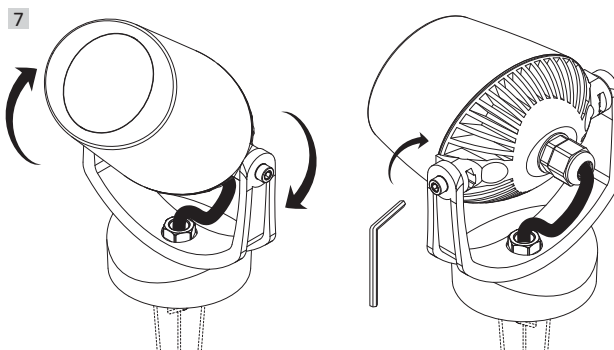

MINITOMMY

MINITOMMY-EL

Представитель фабрики в РФ <https://3000k.ru>

how to fit the gasket

MADE IN ITALY
www.fumagalli.it

TOMMY
MINITOMMY
FLOODLIGHT

MODEL:
Tommy
Tommy-EL
Tommy-SQ
Minitommy
Minitommy-EL

UK CAUTION! Installation and maintenance procedures must be carried out by a qualified electrician after switching off the electricity supply. Fumagalli company accepts no responsibility for damages caused by incorrect installation, misuse or when used by combining it with spare parts not belonging to the product. Keep the instructions.