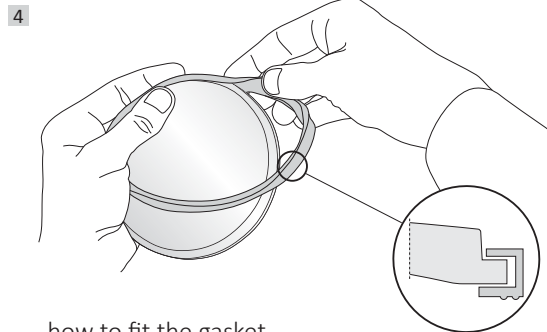

MINITOMMY

MINITOMMY-EL

Представитель фабрики в РФ <https://3000k.ru>

how to fit the gasket

MADE IN ITALY
www.fumagalli.it

TOMMY
MINITOMMY
FLOODLIGHT

MODEL:
Tommy
Tommy-EL
Tommy-SQ
Minitommy
Minitommy-EL

UK CAUTION! Installation and maintenance procedures must be carried out by a qualified electrician after switching off the electricity supply. Fumagalli company accepts no responsibility for damages caused by incorrect installation, misuse or when used by combining it with spare parts not belonging to the product. Keep the instructions.