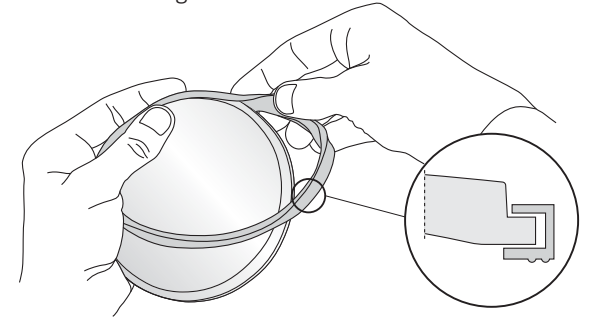

3 lamp installation

55mm

4 how to fit the gasket

5

6

7