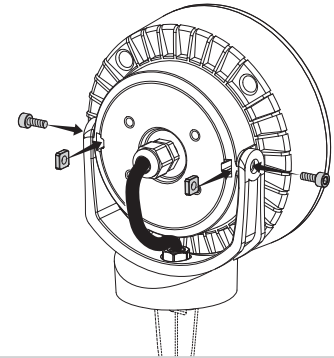

3 lamp installation

55mm

4 how to fit the gasket

5

6

7