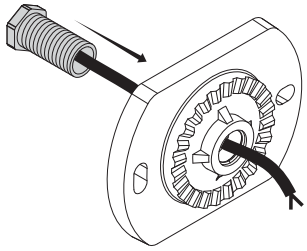

WALL/GROUND/CEILING INSTALLATION

Представитель фабрики в РФ <https://3000k.ru>