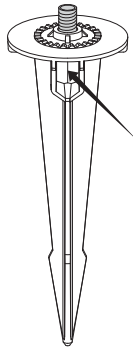

GROUND SPIKE INSTALLATION