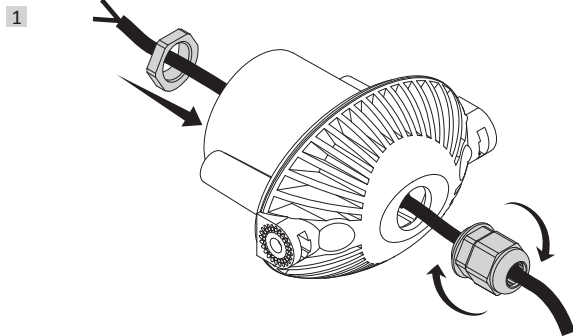

MINITOMMY

MINITOMMY-EL

Представитель фабрики в РФ <https://3000k.ru>

how to fit the gasket

MADE IN ITALY
www.fumagalli.it

TOMMY
MINITOMMY
FLOODLIGHT

MODEL:
Tommy
Tommy-EL
Tommy-SQ
Minitommy
Minitommy-EL

UK CAUTION! Installation and maintenance procedures must be carried out by a qualified electrician after switching off the electricity supply. Fumagalli company accepts no responsibility for damages caused by incorrect installation, misuse or when used by combining it with spare parts not belonging to the product. Keep the instructions.