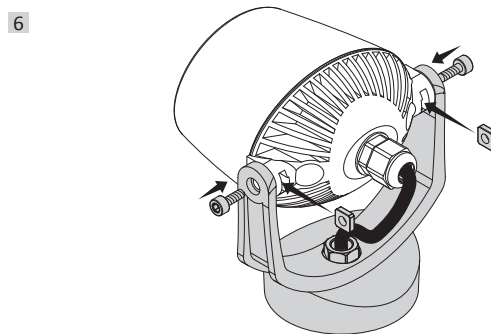

MINITOMMY

MINITOMMY-EL

Представитель фабрики в РФ <https://3000k.ru>

how to fit the gasket

MADE IN ITALY
www.fumagalli.it

TOMMY
MINITOMMY
FLOODLIGHT

MODEL:
Tommy
Tommy-EL
Tommy-SQ
Minitommy
Minitommy-EL

UK CAUTION! Installation and maintenance procedures must be carried out by a qualified electrician after switching off the electricity supply. Fumagalli company accepts no responsibility for damages caused by incorrect installation, misuse or when used by combining it with spare parts not belonging to the product. Keep the instructions.