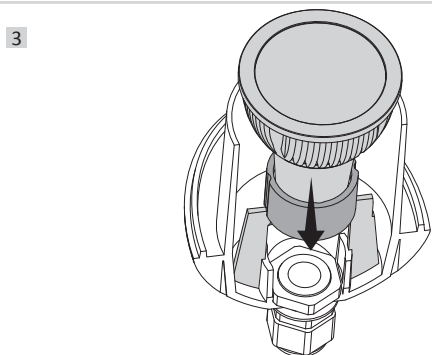

MINITOMMY

MINITOMMY-EL

Представитель фабрики в РФ <https://3000k.ru>

how to fit the gasket

MADE IN ITALY
www.fumagalli.it

TOMMY
MINITOMMY
FLOODLIGHT

MODEL:
Tommy
Tommy-EL
Tommy-SQ
Minitommy
Minitommy-EL

UK CAUTION! Installation and maintenance procedures must be carried out by a qualified electrician after switching off the electricity supply. Fumagalli company accepts no responsibility for damages caused by incorrect installation, misuse or when used by combining it with spare parts not belonging to the product. Keep the instructions.