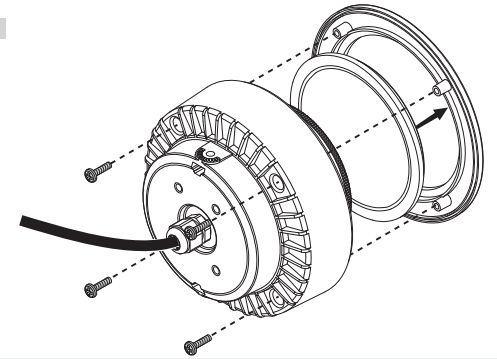

3 lamp installation

55mm

4 how to fit the gasket

5

6

7