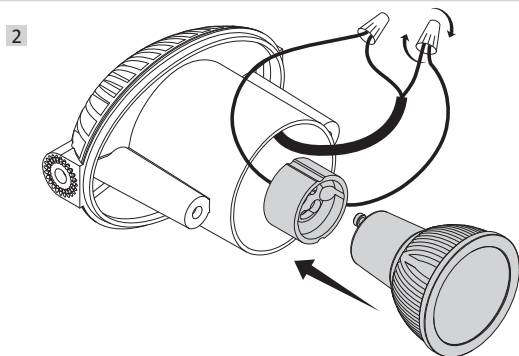

MINITOMMY

MINITOMMY-EL

Представитель фабрики в РФ <https://3000k.ru>

how to fit the gasket

MADE IN ITALY
www.fumagalli.it

TOMMY
MINITOMMY
FLOODLIGHT

MODEL:
Tommy
Tommy-EL
Tommy-SQ
Minitommy
Minitommy-EL

UK CAUTION! Installation and maintenance procedures must be carried out by a qualified electrician after switching off the electricity supply. Fumagalli company accepts no responsibility for damages caused by incorrect installation, misuse or when used by combining it with spare parts not belonging to the product. Keep the instructions.