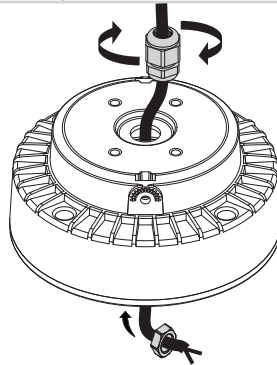

WALL/GROUND/CEILING INSTALLATION

Представитель фабрики в РФ <https://3000k.ru>

GROUND SPIKE INSTALLATION

TOMMY

TOMMY-EL

TOMMY-SQ

1

2

3 lamp installation

55mm

4 how to fit the gasket

5

6

7