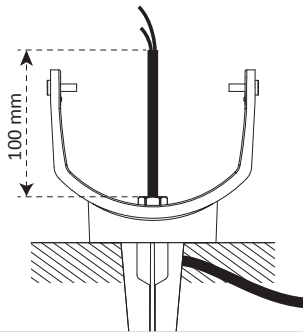

GROUND SPIKE INSTALLATION