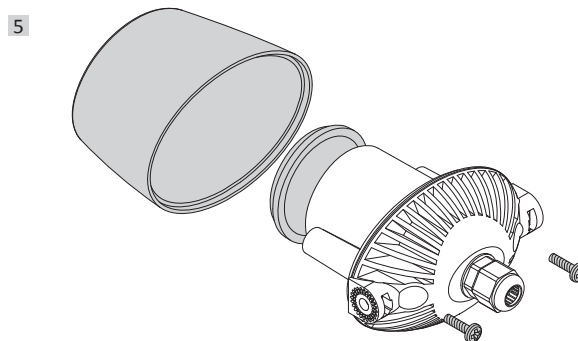

MINITOMMY

MINITOMMY-EL

Представитель фабрики в РФ <https://3000k.ru>

how to fit the gasket

MADE IN ITALY
www.fumagalli.it

TOMMY
MINITOMMY
FLOODLIGHT

MODEL:
Tommy
Tommy-EL
Tommy-SQ
Minitommy
Minitommy-EL

UK CAUTION! Installation and maintenance procedures must be carried out by a qualified electrician after switching off the electricity supply. Fumagalli company accepts no responsibility for damages caused by incorrect installation, misuse or when used by combining it with spare parts not belonging to the product. Keep the instructions.