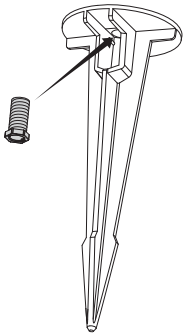

GROUND SPIKE INSTALLATION