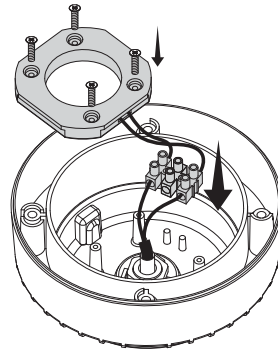

3 lamp installation

55mm

4 how to fit the gasket

5

6

7