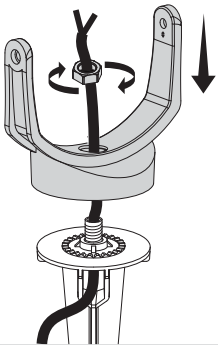

GROUND SPIKE INSTALLATION