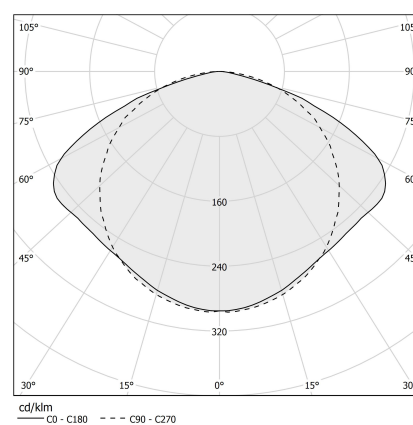

### Data sheet

CODE	X01719.055.0410
SYSTEM POWER CONSUMPTION	17W
EFFICACY	42.53lm/W
LIGHT SOURCE	LED
LIGHT SOURCE LIFETIME	L80 (B20) 80.000h
COLOUR TEMPERATURE	3000K Ra>90
LIGHT DISTRIBUTION	diffused
POWER SUPPLY	24V DC
DRIVER	remote not included
NOMINAL LUMINOUS FLUX	2152lm
LUMEN OUTPUT	723lm
EFFICIENCY	33.6%
WEIGHT	1,05 Kg
PROTECTION DEGREE	IP20
COLOUR TOLLERANCES	SDCM 3
PACKING DIMENSIONS	12,5 x 63,0 x 14,0 cm

### Technical drawing

### Polar diagram