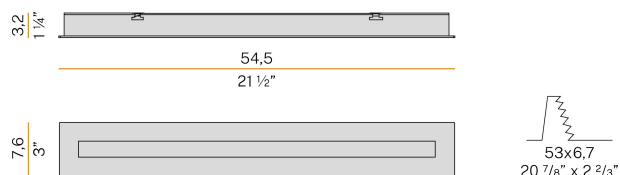

PANZERI

Mark

24V DC
X01719.055.0410

mat brass

Data sheet

CODE	X01719.055.0410
SYSTEM POWER CONSUMPTION	17W
EFFICACY	42.53lm/W
LIGHT SOURCE	LED
LIGHT SOURCE LIFETIME	L80 (B20) 80.000h
COLOUR TEMPERATURE	3000K Ra>90
LIGHT DISTRIBUTION	diffused
POWER SUPPLY	24V DC
DRIVER	remote not included
NOMINAL LUMINOUS FLUX	2152lm
LUMEN OUTPUT	723lm
EFFICIENCY	33.6%
WEIGHT	1,05 Kg
PROTECTION DEGREE	IP20
COLOUR TOLLERANCES	SDCM 3
PACKING DIMENSIONS	12,5 x 63,0 x 14,0 cm

Lighting fixture for ceiling or wall built-in installation for interiors, with direct light emission.

Built-in structure in plasterboard, in aluminium in white polyacrylic paint. Reflector in aluminium in white polyacrylic paint.

Pickled sheet metal closing frame in white, black, bronze, mat brass or titanium polyacrylic paint.

Stainless steel spring clips for plasterboard fixing.

Built-in hole dimension: 530x67mm (20,9x2,6")

Technical drawing