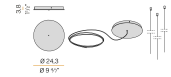

YFR11606.075.A02

Power supply and suspension kit with champagne or mat black canopy, 75W DALI/Push DIM dimmable driver, 5m (196,9") long power cable, griplocks and 5m (196,9") long steel cables. Canopy for power supply up to 1 M116__080.0410 or 1 M116__110.0410 model.