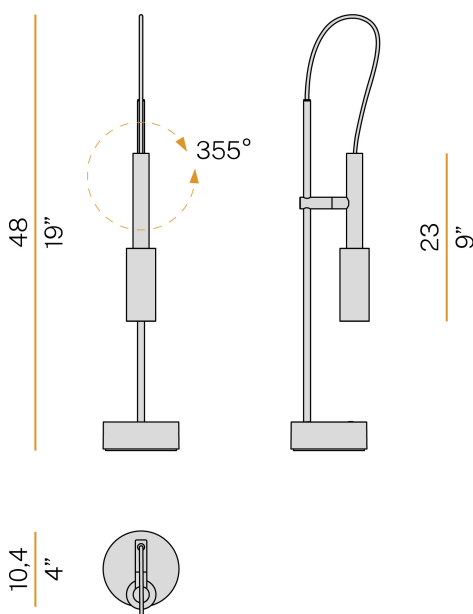

PANZERI

Tubino

220-240V AC ON-OFF
C07306.001.0501

● mat black

DIRECT
LIGHT

Data sheet

CODE	C07306.001.0501
SYSTEM POWER CONSUMPTION	6,5W
EFFICACY	56.5lm/W
LIGHT SOURCE	LED
LIGHT SOURCE LIFETIME	L70 (B50) 80.000h
COLOUR TEMPERATURE	2700K Ra>90
LIGHT DISTRIBUTION	adjustable
POWER SUPPLY	220-240V AC
FREQUENCY	50/60Hz
ELECTRICAL CONFIGURATION	ON-OFF
DRIVER	integrated included
NOMINAL LUMINOUS FLUX	475lm
LUMEN OUTPUT	339lm
EFFICIENCY	71.4%
WEIGHT	1,42 Kg
PROTECTION DEGREE	IP20
COLOUR TOLLERANCES	SDCM 3
PACKING DIMENSIONS	10,5 x 60,0 x 15,0 cm

Table lighting fixture for interiors, with swivelling light beam.
Die-cast aluminium bearing base in polyacrylic paint.
Body in steel tube in white or mat black polyacrylic paint.
Turned brass joint in polyacrylic paint.
Turned aluminium structure in polyacrylic paint.
Turned aluminium swivelling head in polyacrylic paint.
Modelled polycarbonate diffuser with opaline finish.
Turned brass end cap in polyacrylic paint.
Equipped with connection cable between the head and the body in transparent PVC.
Equipped with a 1,4m (55,1") long power cable in transparent PVC with switch and plug.

Technical drawing

Polar diagram