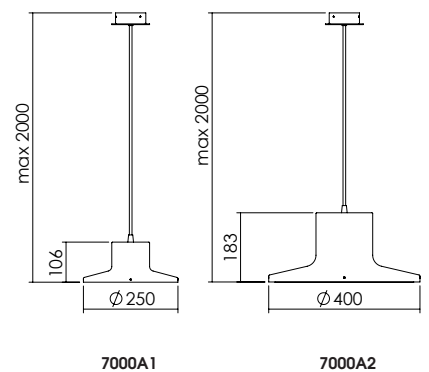

DIMENSIONS | DIMENSIONI

GX53 max 10W LED

IP20   

FINISHES | FINITURE

CODE | CODICE

Body | Corpo

Shade | Paralume

MAIN CODE CODICE BASE	SHAPE FORMA	VARIABLE VARIANTE	SHADE PARALUME	COLOR COLORE
7000	A1	.000	.00	BO
	A2			XX