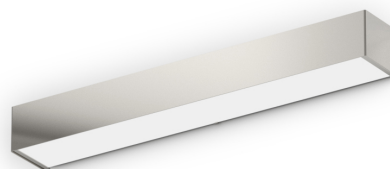

## Toy

220-240V AC dimmable (DALI/Push DIM)

A01637.060.0402

 polished steel

### Data sheet

CODE	A01637.060.0402
SYSTEM POWER CONSUMPTION	35W
EFFICACY	75.23lm/W
LIGHT SOURCE	LED
COLOUR TEMPERATURE	3000K Ra>90
LIGHT DISTRIBUTION	diffused
POWER SUPPLY	220-240V AC
FREQUENCY	50/60Hz
ELECTRICAL CONFIGURATION	dimmable (DALI/Push DIM)
DRIVER	integrated included
NOMINAL LUMINOUS FLUX	4098lm
LUMEN OUTPUT	2633lm
EFFICIENCY	64.3%
WEIGHT	2,21 Kg
PROTECTION DEGREE	IP20
COLOUR TOLLERANCES	SDCM 3
PACKING DIMENSIONS	13,0 x 13,0 x 63,0 cm

Wall lighting fixture for interiors, with direct and indirect light emission.

Pickled sheet metal structure in polyacrylic paint.

Aluminium dissipation plates.

Pickled sheet metal cover in white, bronze or mat brass polyacrylic paint, or with gold leaf coating, or in polished or mat stainless steel.