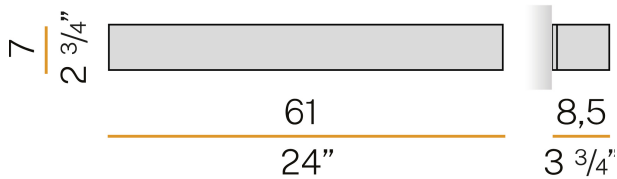

Technical drawing