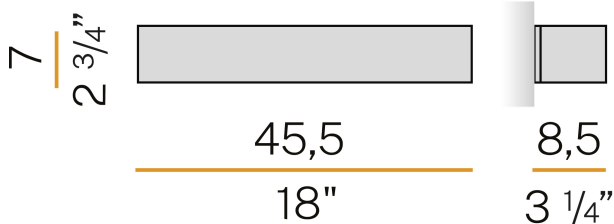

Wall lighting fixture for interiors, with direct and indirect light emission.

Pickled sheet metal structure in polyacrylic paint.

Aluminium dissipation plates.

Pickled sheet metal cover in white, bronze or mat brass polyacrylic paint, or with gold leaf coating, or in polished or mat stainless steel.

Flat frosted glass diffusers.

Technical drawing

Polar diagram