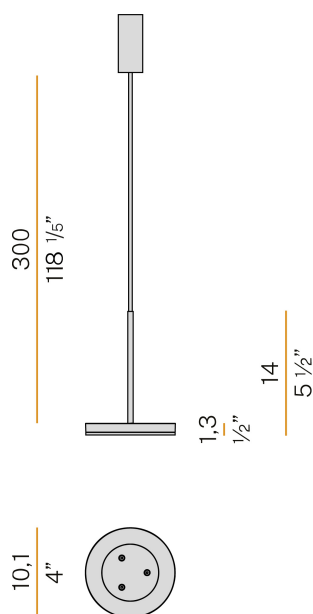

PANZERI

Bella

220-240V AC ON-OFF
L05219.011.0501

 mat brass

Data sheet

CODE	L05219.011.0501
SYSTEM POWER CONSUMPTION	6,5W
EFFICACY	64.67lm/W
LIGHT SOURCE	LED
LIGHT SOURCE LIFETIME	L80 (B10) 70.000h
COLOUR TEMPERATURE	2700K Ra>90
LIGHT DISTRIBUTION	diffused
POWER SUPPLY	220-240V AC
FREQUENCY	50/60Hz
ELECTRICAL CONFIGURATION	ON-OFF
DRIVER	integrated included
NOMINAL LUMINOUS FLUX	460lm
LUMEN OUTPUT	388lm
EFFICIENCY	84.3%
WEIGHT	0,55 Kg
PROTECTION DEGREE	IP40
COLOUR TOLLERANCES	SDCM 3
PACKING DIMENSIONS	13,0 x 24,0 x 12,0 cm

Suspension lighting fixture for interiors, with direct light emission.
Die-cast aluminium structure in white, black, bronze, mat brass or titanium polyacrylic paint.
Modelled acrylic diffuser with mat finish.
Aluminium closing disk in polyacrylic paint.
Suspension kit with rod in brass tube in polyacrylic paint.
3m (118,1") long suspension and power cable in transparent PVC.
Power canopy with pickled sheet metal ceiling bracket and extruded aluminium covering in white, black, bronze, mat brass or titanium polyacrylic paint.

Technical drawing

Polar diagram

PANZERI

Bella

Accessories / diffusion

YPL05207.015

Ivory pleated fabric lampshade, simple snap installation.