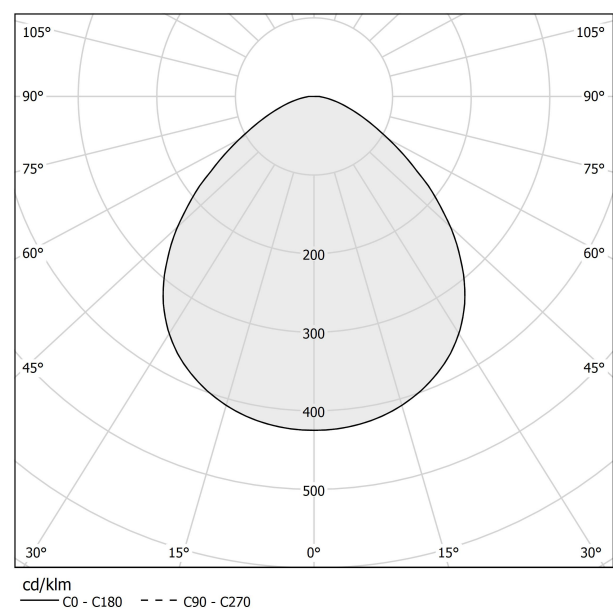

Polar diagram