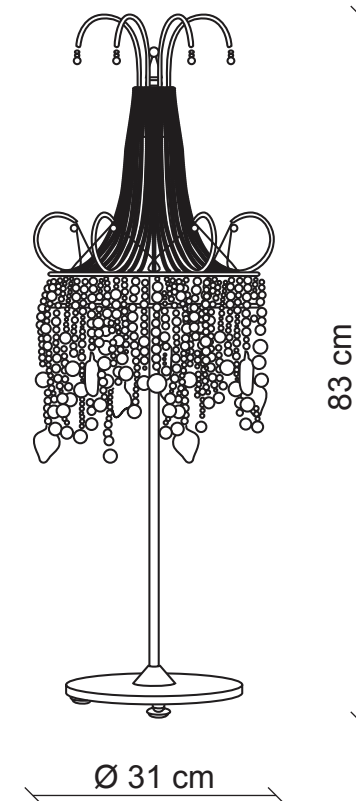

PATRIZIAGARGANTI

Firenze

BAGA Contemporary
LOVELY LIGHT

art. 2114

2 lights Table lamp

Finish: Gold leaf

Accessories: Amber and clear crystals

 2x
40W E14
not supplied

m³ 0,19
Kg 6,5