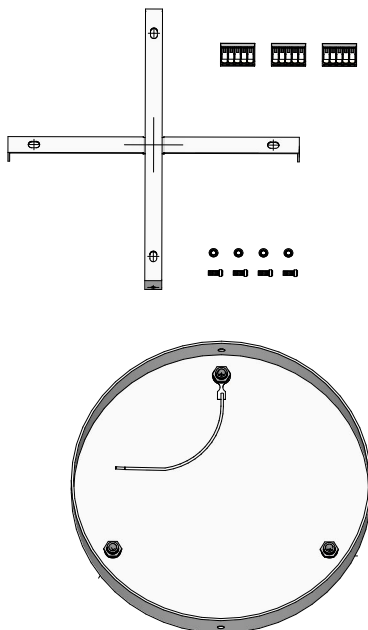

LAMPHOLDER:

Standard E14 fitting / SES bulb

ELECTRICAL:

AC 220-240V Nominal frequency 50Hz

MAX WEIGHT INC. 2M FLEX

Standard: 5.5KG

CEILING PLATE:

Standard: 265mm

FLEX:

Standard colours & styles (3 core 0.75mm)

→ [rothschildbickers.com/flex](https://rothschildbickers.com/flex)

Supplied standard with 2m (can be cut on site)

Extra length up to 12m on request

GLASS COLOUR:

Standard colours -

→ [rothschildbickers.com/glass-colours](https://rothschildbickers.com/glass-colours)

GLASS FINISH:

Optic only

**INCLUDED IN THE BOX & DIMENSIONS**

- 3 x Glass shades
- 3 x Electrical looms wired with flex
- 1 x Standard 265mm D ceiling plate
- 1 x Ceiling plate back strap & fixings
- 4 x Side fixing screws
- 3 x Wago connectors & earth lead
- 3 x E14 Bulbs
- 1 x Installation guide

Recommended drop height shown (1030mm)  
\*Minimum 830mm