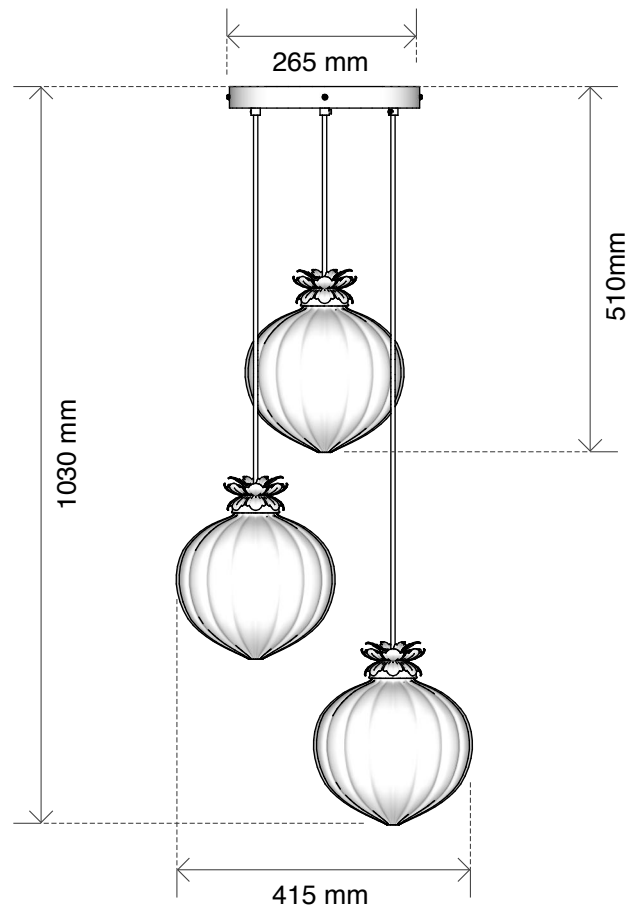

LAMPHOLDER:

Standard E14 fitting / SES bulb

ELECTRICAL:

AC 220-240V Nominal frequency 50Hz

MAX WEIGHT INC. 2M FLEX

Standard: 5.5KG

CEILING PLATE:

Standard: 265mm

FLEX:

Standard colours & styles (3 core 0.75mm)

→ [rothschildbickers.com/flex](https://rothschildbickers.com/flex)

Supplied standard with 2m (can be cut on site)

Extra length up to 12m on request

GLASS COLOUR:

Standard colours -

→ [rothschildbickers.com/glass-colours](https://rothschildbickers.com/glass-colours)

GLASS FINISH:

Optic only

**INCLUDED IN THE BOX & DIMENSIONS**

- 3 x Glass shades
- 3 x Electrical looms wired with flex
- 1 x Standard 265mm D ceiling plate
- 1 x Ceiling plate back strap & fixings
- 4 x Side fixing screws
- 3 x Wago connectors & earth lead
- 3 x E14 Bulbs
- 1 x Installation guide

Recommended drop height shown (1030mm)  
\*Minimum 830mm