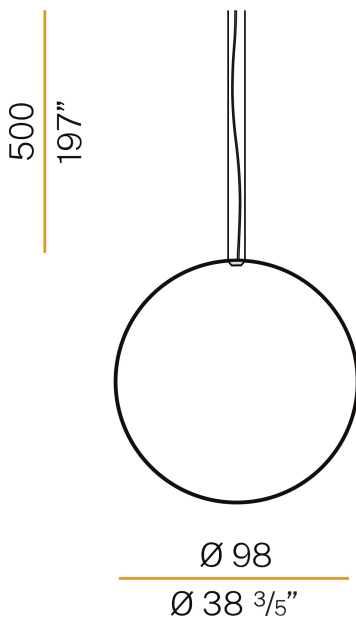

Technical drawing