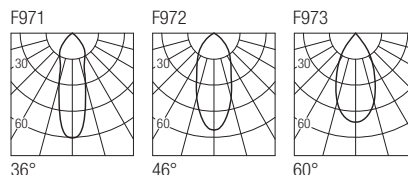

57x57mm

IP40 made in Italy

Supply current

250mA (V_i 37V)

Power

10W

Dimensions

Photometric diagrams

CCT/CRI/Flux

	CRI85	CRI93
2700K	890lm	840lm
3000K	1000lm	930lm
4000K	1040lm	960lm

Code construction

HP11 X X X X

Optionals

LOH1B

Black
Low luminance louver

SC1002