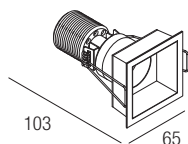

57x57mm

IP40 made in Italy

Supply current

250mA (V_i 37V)

Power

10W

Dimensions

Photometric diagrams