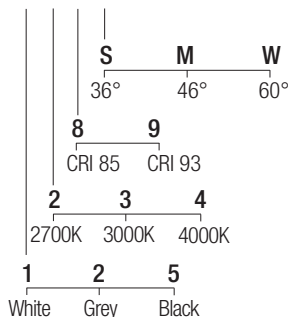

57x57mm

IP40 made in Italy

Supply current

250mA (V_i 37V)

Power

10W

Dimensions

Photometric diagrams

CCT/CRI/Flux

	CRI85	CRI93
2700K	890lm	840lm
3000K	1000lm	930lm
4000K	1040lm	960lm

Code construction

HP11 X X X X

Optionals

LOH1B

Black
Low luminance louver

SC1002