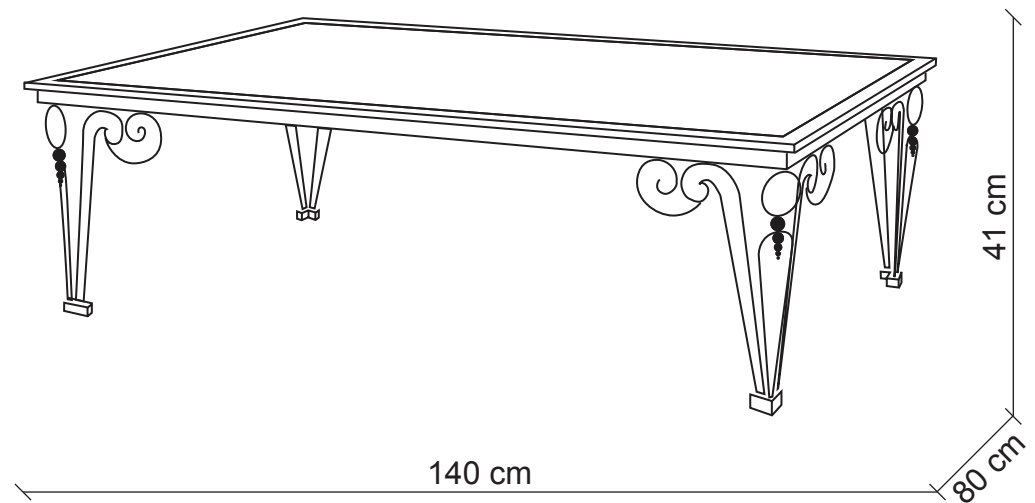

PATRIZIAGARGANTI

Firenze

BAGA XXI Century
LOVELY LIGHT

art. 1051

Consolle

Finish: Silver leaf with protected nickel details

Top: Crystal

m³ 0,60
Kg 36