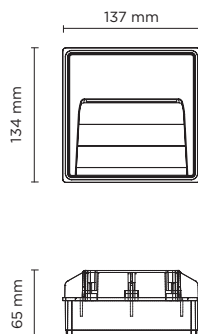

504001

SURF RECESS MINI

Square wall-recessed luminaire for outdoor installation, phospho-chromatised and polyester powder coated extruded copper-free aluminium body, tempered frosted glass diffuser, moulded silicone gaskets, polypropylene housing for recess. Built-in LED driver 220-240V 50-60Hz, with 6 CREE XH-G mid-power LED. IP65 rating.

light source	light beam options	lumen output (lm)	lumin. efficacy (lm/w)
3000°K warm-white			
mid power led	 floor washer 180°	350	87.50
4000°K neutral-white			
mid power led	 floor washer 180°	360	90.00

Finish color options:

-  Textured Grey RAL 9006
-  Anthracite Grey RAL 7016
-  Matt Black (on request)

Technical features

Technical data

Wattage	4 WATT
IP Rating	IP65
IK Rating	IK08
Material	High corrosion resistance die-cast copper-free aluminum body
Coating	Polyester powder coating with phosphochromating pre-finish
Light source	NR. 6 x CREE XH-G LED
Screws	Stainless steel
Transformer	Electrical power supply 220/240V 50/60Hz built-in
Gasket	Silicone rubber
Glass	Tempered
Cable gland	M12 rubber grommet
Power cable	0.10 mt power cable included
Gross weight	0,70 Kg
Included	Polypropylene housing for recess