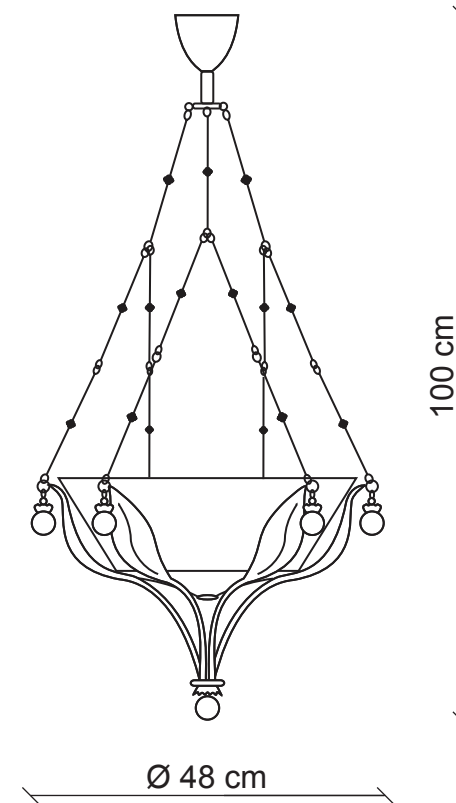

# PATRIZIAGARGANTI

Firenze

**BAGA** XXI Century  
LOVELY LIGHT

**art. 1070**

1 light Chandelier

**Finish:** Black and rust with protected nickel details

**Lampshades:** Green, ivory, orange and red taffeta

**Accessories:** Clear and ruby red crystals

Ø 40x26  
H. 15

1x  
100W E27  
not supplied

m<sup>3</sup> 0,22  
Kg 3,5