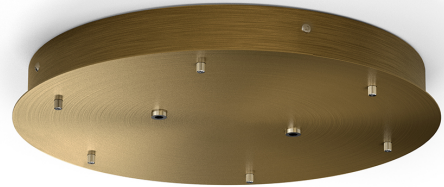

PANZERI

Zero Round

220-240V AC dimmable (DALI/Push DIM)

XM03317.532.0002

 bronze

Data sheet

CODE	XM03317.532.0002
POWER SUPPLY	220-240V AC
FREQUENCY	50/60Hz
ELECTRICAL CONFIGURATION	dimmable (DALI/Push DIM)
DRIVER	integrated included
WEIGHT	3.04 Kg
PACKING DIMENSIONS	40,0 x 40,0 x 16,0 cm

Canopy for power supply and suspension of 2 Zero Shapes Horizontal models, with DALI/Push DIM drivers.

Technical drawing

3,8
1 1/2"

32,5
12 4/5"