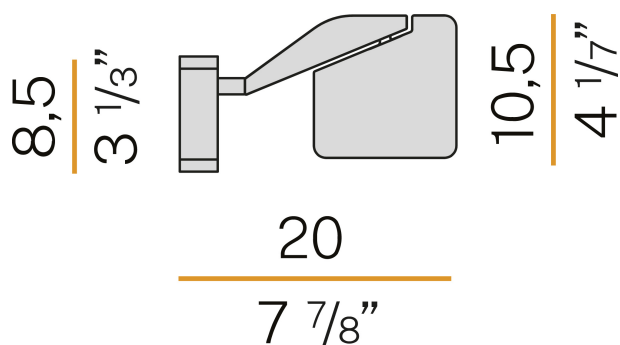

Technical drawing