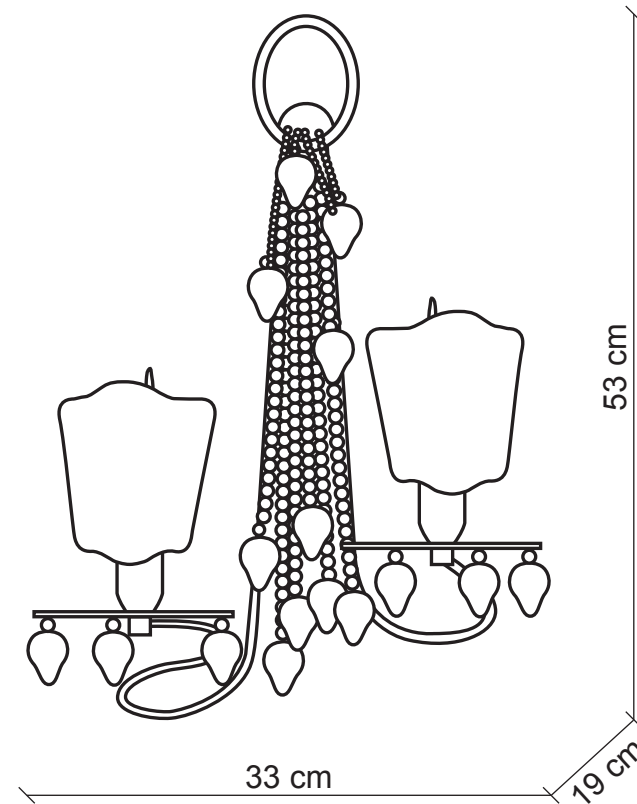

PATRIZIAGARGANTI

Firenze

BAGA Progress
LOVELY LIGHT

art. 3143

2 lights Wall lamp

Finish: Ivory

Lampshades: Ivory leather half-shade

Accessories: Clear crystals

m³ 0,22
Kg 2