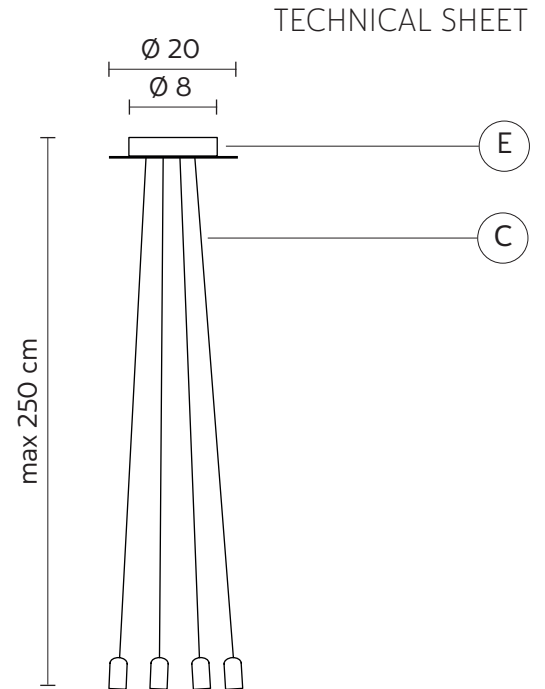

CERAUNAVOLTA suspension

Matteo Ugolini and Edmondo Testaguzza design

year 2016

SE134 1S INT

CEILING CUP "E"

material metal
 colour matt white

ELECTRICAL CABLE "C"

material PVC
 colour transparent

ELECTRICAL SYSTEM

socket E27
 source max 4x105w
 energy class from E to A++

AC134 2S INT

material glass
 colour transparent

AC134 3S INT

material glass
 colour transparent

AC134 4S INT

material glass
 colour transparent

AC134 5S INT

material glass
 colour transparent

AC134 6S INT

material glass
 colour transparent

AC134 7S INT

material glass
 colour transparent

CERAUNAVOLTA suspension

Matteo Ugolini and Edmondo Testaguzza design

year 2016

SE134 1S INT

TECHNICAL SHEET

AC135 1S INT

material glass
colour transparent

AC135 2S INT

material glass
colour transparent

AC135 3S INT