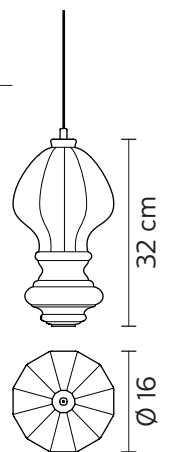

CERAUNAVOLTA suspension

Matteo Ugolini and Edmondo Testaguzza design

year 2016

SE134 1S INT

CEILING CUP "E"

material metal
 colour matt white

ELECTRICAL CABLE "C"

material PVC
 colour transparent

ELECTRICAL SYSTEM

socket E27
 source max 4x105w
 energy class from E to A++

AC134 2S INT

material glass
 colour transparent

AC134 3S INT

material glass
 colour transparent

AC134 4S INT

material glass
 colour transparent

AC134 5S INT

material glass
 colour transparent

AC134 6S INT

material glass
 colour transparent

AC134 7S INT

material glass
 colour transparent

CERAUNAVOLTA suspension

Matteo Ugolini and Edmondo Testaguzza design

year 2016

SE134 1S INT

TECHNICAL SHEET

AC135 1S INT

material glass
colour transparent

AC135 2S INT

material glass
colour transparent

AC135 3S INT