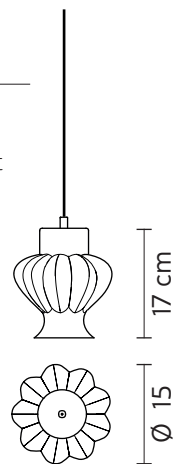

CERAUNAVOLTA suspension

Matteo Ugolini and Edmondo Testaguzza design

year 2016

SE134 1S INT

CEILING CUP "E"

material metal
 colour matt white

ELECTRICAL CABLE "C"

material PVC
 colour transparent

ELECTRICAL SYSTEM

socket E27
 source max 4x105w
 energy class from E to A++

AC134 2S INT

material glass
 colour transparent

AC134 3S INT

material glass
 colour transparent

AC134 4S INT

material glass
 colour transparent

AC134 5S INT

material glass
 colour transparent

AC134 6S INT

material glass
 colour transparent

AC134 7S INT

material glass
 colour transparent

CERAUNAVOLTA suspension

Matteo Ugolini and Edmondo Testaguzza design