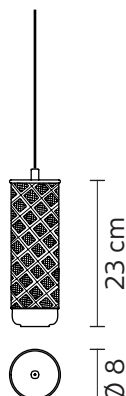

CERAUNAVOLTA suspension

Matteo Ugolini and Edmondo Testaguzza design

year 2016

SE134 1S INT

CEILING CUP "E"

material metal
 colour matt white

ELECTRICAL CABLE "C"

material PVC
 colour transparent

AC134 5S INT

material glass
 colour transparent

AC134 6S INT

material glass
 colour transparent

AC134 7S INT

material glass
 colour transparent

CERAUNAVOLTA suspension

Matteo Ugolini and Edmondo Testaguzza design

year 2016

SE134 1S INT

TECHNICAL SHEET

AC135 1S INT

material glass
colour transparent

AC135 2S INT

material glass
colour transparent

AC135 3S INT