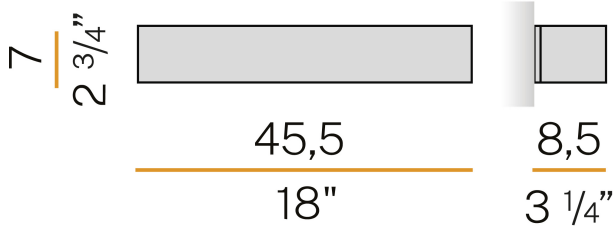

PANZERI

Toy

220-240V AC ON-OFF

A01637.045.0401

 polished steel

DIRECT +
INDIRECT
LIGHT

Data sheet

CODE	A01637.045.0401
SYSTEM POWER CONSUMPTION	24W
EFFICACY	73.13lm/W
LIGHT SOURCE	LED
COLOUR TEMPERATURE	3000K Ra>90
LIGHT DISTRIBUTION	diffused
POWER SUPPLY	220-240V AC
FREQUENCY	50/60Hz
ELECTRICAL CONFIGURATION	ON-OFF
DRIVER	integrated included
NOMINAL LUMINOUS FLUX	2732lm
LUMEN OUTPUT	1755lm
EFFICIENCY	64.2%
WEIGHT	1,61 Kg
PROTECTION DEGREE	IP20
COLOUR TOLLERANCES	SDCM 3
PACKING DIMENSIONS	13,0 x 13,0 x 64,0 cm

Wall lighting fixture for interiors, with direct and indirect light emission.

Pickled sheet metal structure in polyacrylic paint.

Aluminium dissipation plates.

Pickled sheet metal cover in white, bronze or mat brass polyacrylic paint, or with gold leaf coating, or in polished or mat stainless steel.

Flat frosted glass diffusers.

Technical drawing

Polar diagram