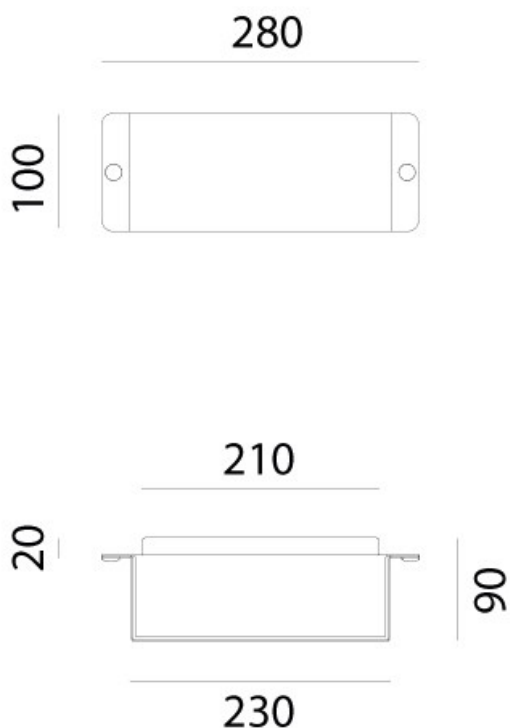

Tipologia: PARETE

Type: WALL LIGHT

Ambiente / Environment
OUTDOOR

Materiale: RAME
Material: COPPER

Finitura / Colore: RAME
Finishing / Color: COPPER

Fonte luminosa – Lighting Source:
1xMax 46W E27

Voltaggio – Voltage
240V

Classe Energetica – Energetic Class
A++/E

PROTEZIONE IP – IP PROTECTION
IP54

PESO – WEIGHT
4Kg

Lampadina non inclusa
Light bulb not included