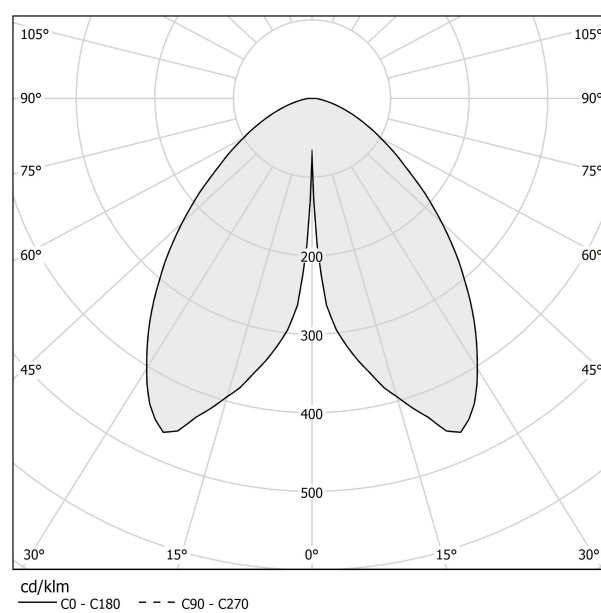

### Data sheet

CODE	PE07801.011.0514
SYSTEM POWER CONSUMPTION	2W
EFFICACY	67lm/W
LIGHT SOURCE	LED
LIGHT SOURCE LIFETIME	L80 (B10) 70.000h
COLOUR TEMPERATURE	2700K Ra>90
LIGHT DISTRIBUTION	diffused
POWER SUPPLY	5V DC
ELECTRICAL CONFIGURATION	battery
NOMINAL LUMINOUS FLUX	273lm
LUMEN OUTPUT	134lm
EFFICIENCY	49.1%
WEIGHT	0.91 Kg
PROTECTION DEGREE	IP65
COLOUR TOLLERANCES	SDCM 3
PACKING DIMENSIONS	14,0 x 63,0 x 12,5 cm

### Technical drawing

### Polar diagram