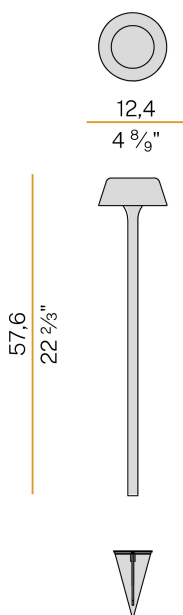

## Firefly In The Sky

5V DC battery  
PE07801.011.0514

white

### Data sheet

CODE	PE07801.011.0514
SYSTEM POWER CONSUMPTION	2W
EFFICACY	67lm/W
LIGHT SOURCE	LED
LIGHT SOURCE LIFETIME	L80 (B10) 70.000h
COLOUR TEMPERATURE	2700K Ra>90
LIGHT DISTRIBUTION	diffused
POWER SUPPLY	5V DC
ELECTRICAL CONFIGURATION	battery
NOMINAL LUMINOUS FLUX	273lm
LUMEN OUTPUT	134lm
EFFICIENCY	49.1%
WEIGHT	0.91 Kg
PROTECTION DEGREE	IP65
COLOUR TOLLERANCES	SDCM 3
PACKING DIMENSIONS	14,0 x 63,0 x 12,5 cm

### Technical drawing

### Polar diagram