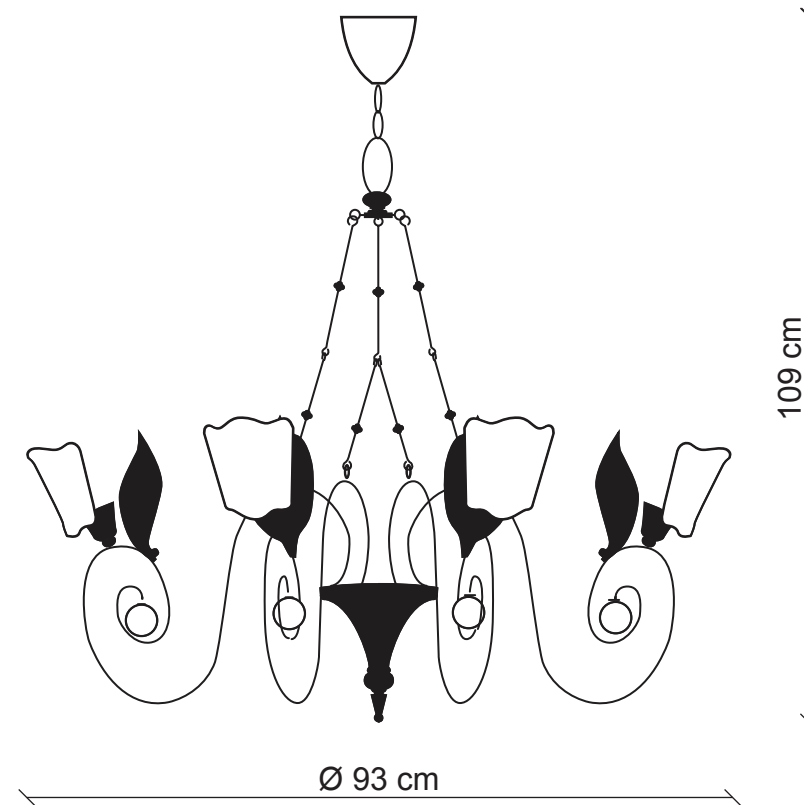

PATRIZIAGARGANTI

Firenze

BAGA XXI Century
LOVELY LIGHT

art. 960

8 lights Chandelier

Finish: Silver leaf with protected nickel details

Lampshades: White mesh fabric

Accessories: Clear crystals

m³ 0,86
Kg 5,4