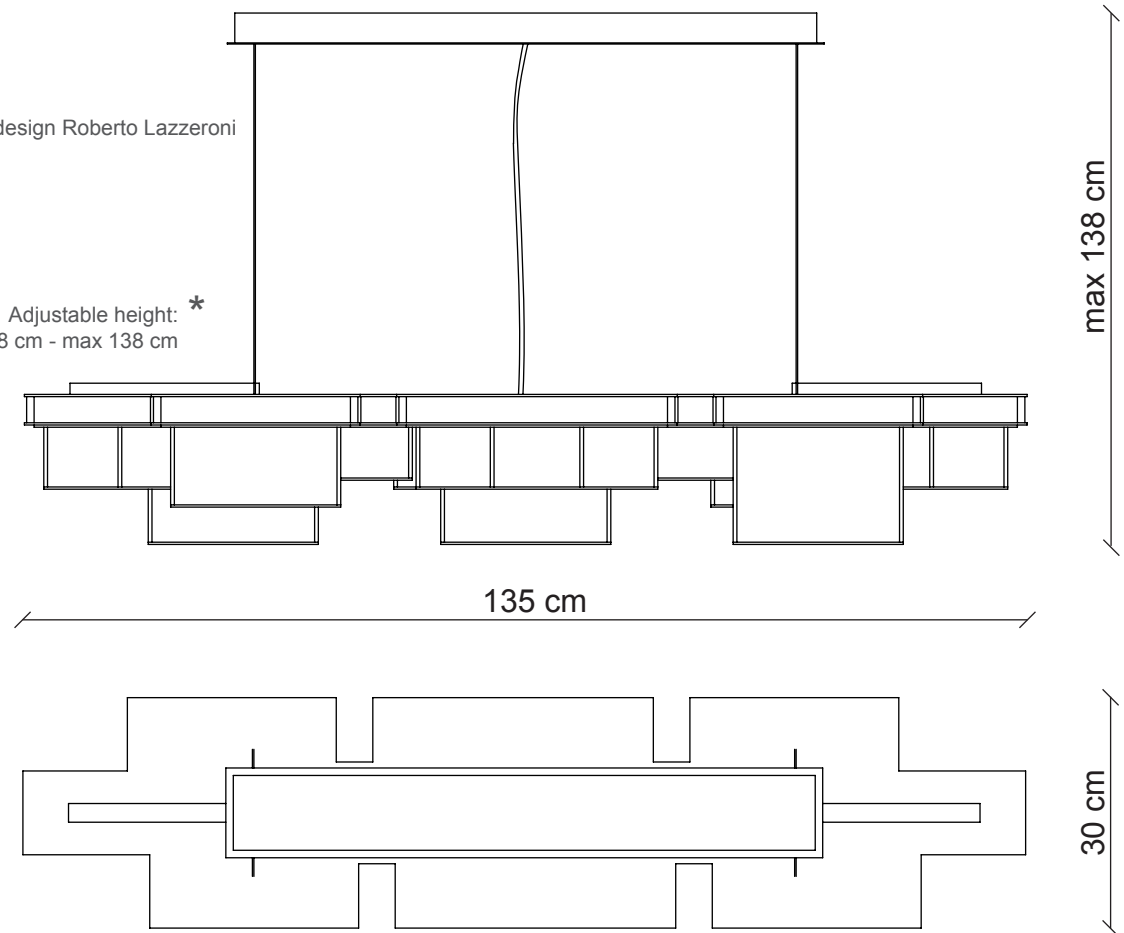

# PATRIZIAGARGANTI

Firenze

**BESPOKE  
LIGHTING  
DESIGN**

**Bespoke Lighting Design 02**

design Roberto Lazzeroni

**Gisele** collection

**G01N1** - Led Suspension

Adjustable height: \*  
min 38 cm - max 138 cm

**Finish**

satin nickel

**Lampshades**

clear crystals

 LED STICK 65W supplied  
(~ 520W standard)  
warm white coloured

**Kg** 46  
**m<sup>3</sup>** 0,66