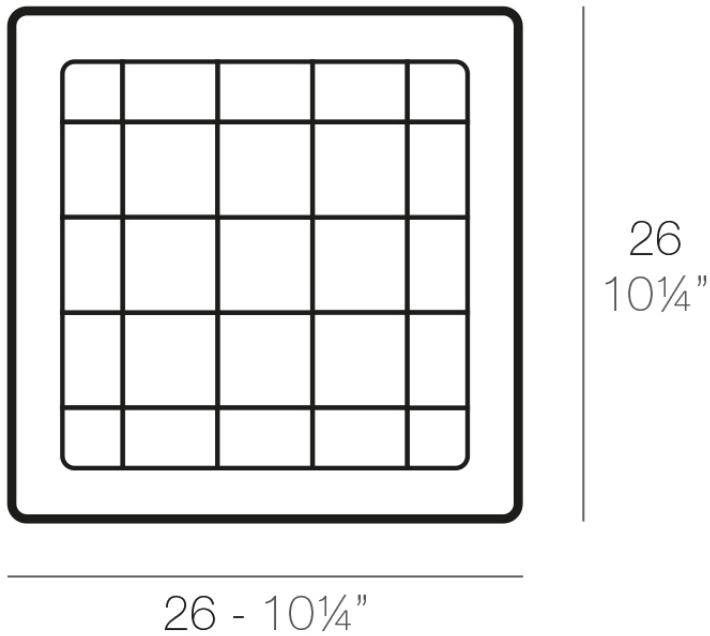

Products / Planters / Square Tray 26x26

Square tray 26x26

Info

Description

Pot made of polyethylene resin by rotational moulding. 100% Recyclable. Item suitable for indoor and outdoor use. Available in different finishes.

Weight: 0.05 Kg

PLATO CUADRADO 26 cm
SQUARE PLATE 10 $\frac{1}{4}$ "

Finishes

finishes

SIMPLE

Ref. 42926

purjai red

white