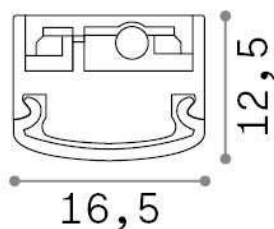

General info

Technical - Wall lamps

Ean	8021696297170
Item	CHEF PROFILE D50
Installation	Wall lamps
Guarantee	5 years
Gross weight	0.14 kg
Volume	0.000162 m ³

Technical info

Net weight	0.13 kg
Insulation class	III
Protection index	IP20
Compliance	CE
Operating temperature	0° ~ +40 °C
Dimmer	1
Power output	24 V DC
Power supply	Required, remoted, not included
Accessories not included	Power cable, Interconnection cable, Installation clip

Source info

Integrated source	Integrated LED module
Replaceable source	No
Power	7 W
Emission	Direct
Max consumption	max 7,00 W
Features LED	LED SMD
CCT LED	3000 K
Duration LED (t. 25°C)	30000 h
CRI	> 80
Light beam	-
Light beam flux	600 lm
Useful light flux	580 lm
Standby power	< 0.50 W