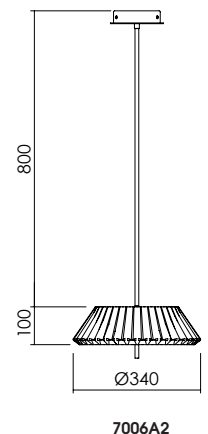

CHROME Pendant

Pendant lamp made with steel tube and glass diffuser available in different finishes.

Sospensione con tubo in acciaio e paralume in vetro disponibile in diverse finiture.

LIGHT SOURCE | FONTE LUMINOSA

DIMENSIONS | DIMENSIONI

3xG9 max 5W LED

IP20

FINISHES | FINITURE

CODE | CODICE

Body | Corpo

Shade | Paralume

- | | |
|---|----------------------------|
| BL
Polished Copper
Rame Lucido | .03
Fumé
Fumé |
| BQ
Polished black nickel
Nickel nero | .04
Rose
Rosa |
| XX
Custom colour on request
Colore personalizzato su richiesta | |

MAIN CODE CODICE BASE	SHAPE FORMA	VARIABLE VARIANTE	SHADE PARALUME	COLOR COLORE
7006	A2	.001	.03	BL
			.04	BQ
				XX

CODE EXAMPLE:
Chrome pendant with polished
copper finish and rose shade
7006A2.001.04BL