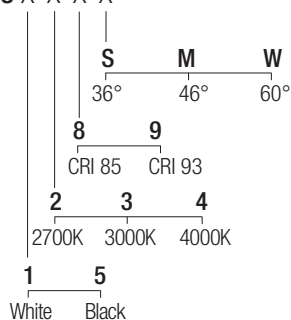

Code construction

MLX13 X X X X