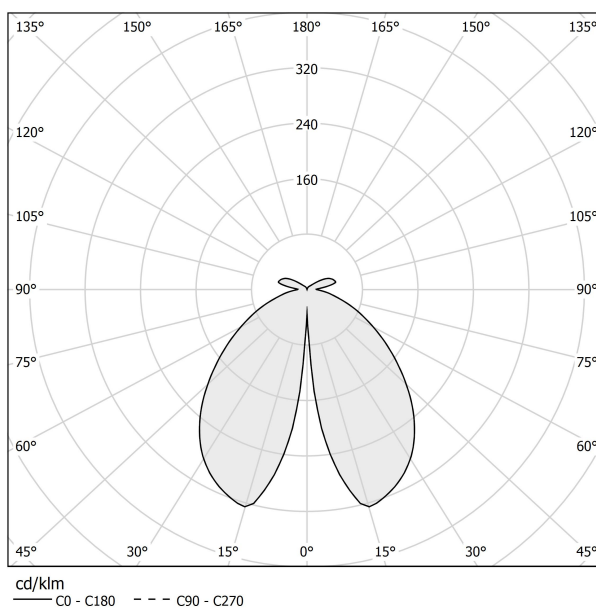

Polar diagram