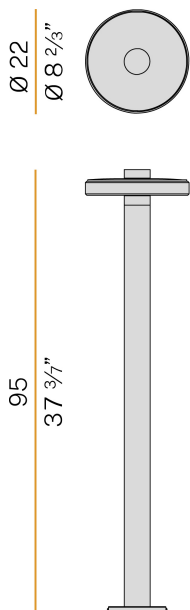

PANZERI

Venexia

220-240V AC ON-OFF
ET04834.095.0201

● micaceous grey

Data sheet

CODE	ET04834.095.0201
SYSTEM POWER CONSUMPTION	8W
EFFICACY	74.25lm/W
LIGHT SOURCE	LED
LIGHT SOURCE LIFETIME	L80 (B20) 80.000h
COLOUR TEMPERATURE	2700K Ra>80
LIGHT DISTRIBUTION	diffused
POWER SUPPLY	220-240V AC
FREQUENCY	50/60Hz
ELECTRICAL CONFIGURATION	ON-OFF
DRIVER	integrated included
NOMINAL LUMINOUS FLUX	930lm
LUMEN OUTPUT	594lm
EFFICIENCY	63.9%
WEIGHT	3,82 Kg
PROTECTION DEGREE	IP65
COLOUR TOLLERANCES	SDCM 3
SHOCK RESISTANCE RATING	IK06
PACKING DIMENSIONS	28,0 x 102,0 x 30,0 cm

Floor lighting fixture for outdoor spaces, with direct light emission.
Galvanized sheet metal bracket for floor installation.
Turned aluminium base in corten, micaceous grey or mat brass polyacrylic paint.
Body in aluminium tube in corten or micaceous grey polyacrylic paint, or with wood finish coating.
Turned aluminium structure in corten, micaceous grey or mat brass polyacrylic paint.
Transparent silicone gaskets.
Screen in partially mat cast glass.
Turned aluminium closing disk in corten, micaceous grey or mat brass polyacrylic paint.
Nickelled brass M12 cable gland.
Stainless steel screws.
Equipped with neoprene power cable.

Technical drawing

Polar diagram

PANZERI

Venexia

Accessories / fixing

YTF04800.012

Anchor bolts for ground fixing.