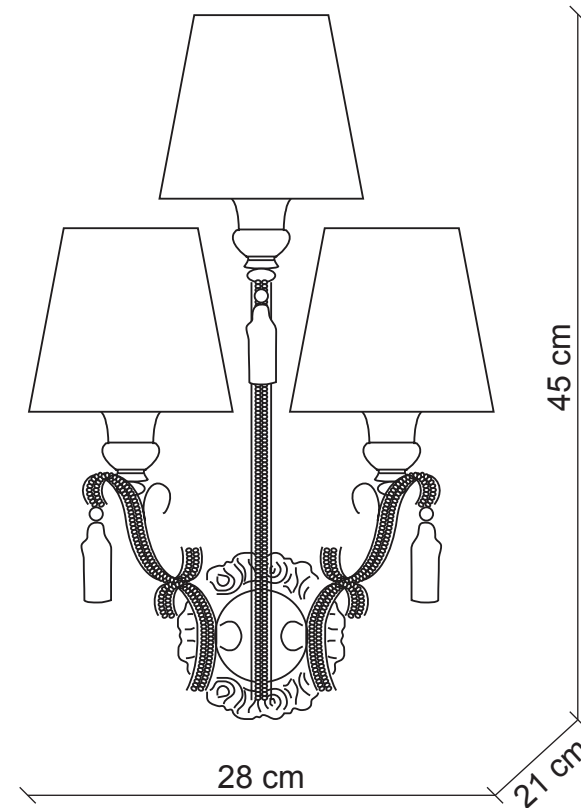

PATRIZIAGARGANTI

Firenze

BAGA Contemporary
LOVELY LIGHT

art. 2244

3 lights Wall lamp

Finish: Leaden

Lampshades: PVC half-shade

Accessories: Black methacrilate and clear crystals

Ø 12x8
H. 11
Ø 16
H. 15

3x
40W E14
not supplied

m³ 0,08
Kg 2,1