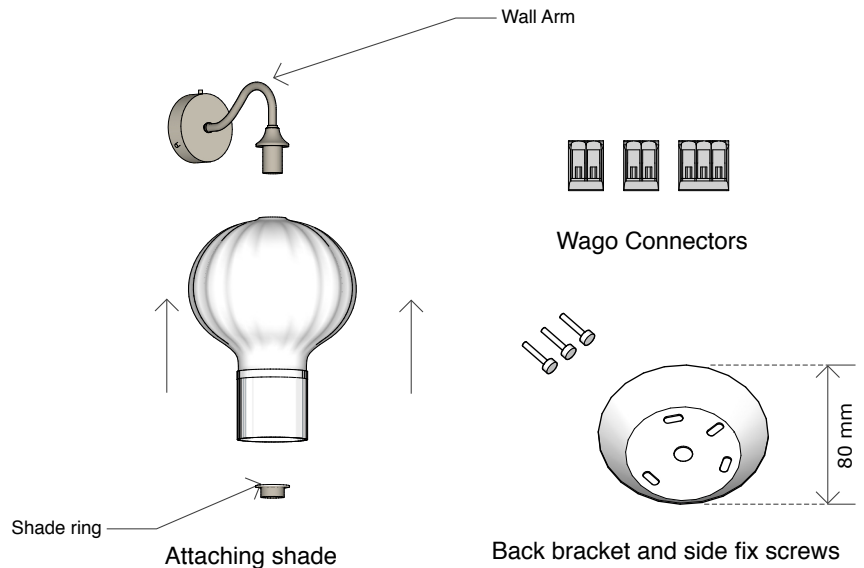

LAMPHOLDER:

E14 fitting / SES bulb

ELECTRICAL:

AC 220-240V Nominal frequency 50Hz

MAX WEIGHT INC. 2M FLEX

1.4kg

BACK PLATE:

Side fix back plate with wall bracket and 3 x screws

GLASS FINISH:

Optic only

STANDARD TRIMMING COLOURS:

→ rothschildbickers.com/trimmings

INCLUDED IN THE BOX

- 1 x Glass shade
- 1 x Wall arm with electrical loom
- 1 x Back bracket
- 1 x Wall arm fixings including side grub screws (3)
- 3 x Wago Connectors
- 1 x E14 Bulb
- 1 x Installation guide

DIMENSIONS