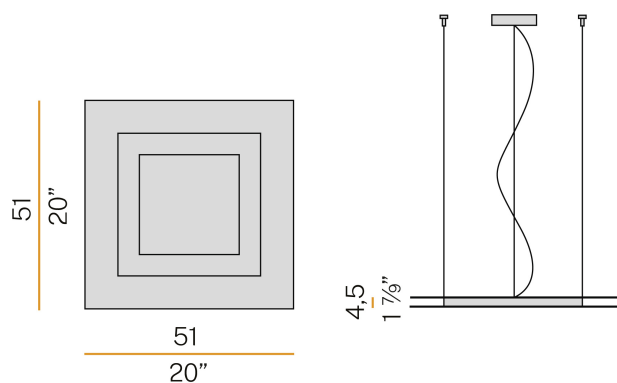

PANZERI

Flat

220-240V AC dimmable (DALI/Push DIM)

L07501.051.0402

● white

Data sheet

CODE	L07501.051.0402
SYSTEM POWER CONSUMPTION	61W
EFFICACY	62.25lm/W
LIGHT SOURCE	LED
LIGHT SOURCE LIFETIME	L80 (B20) 60.000h
COLOUR TEMPERATURE	3000K Ra>90
LIGHT DISTRIBUTION	diffused
POWER SUPPLY	220-240V AC
FREQUENCY	50/60Hz
ELECTRICAL CONFIGURATION	dimmable (DALI/Push DIM)
DRIVER	integrated included
NOMINAL LUMINOUS FLUX	6520lm
LUMEN OUTPUT	3797lm
EFFICIENCY	58.2%
WEIGHT	7,21 Kg
PROTECTION DEGREE	IP40
COLOUR TOLLERANCES	SDCM 3
PACKING DIMENSIONS	19,5 x 62,5 x 63,5 cm

Suspension lighting fixture for interiors, with direct and indirect light emission.
Pickled sheet metal structure in polyacrylic paint.
Aluminium dissipation plate.
Pickled sheet metal closing frames in white polyacrylic paint.
Modelled polycarbonate diffuser with opaline finish.
Suspension kit with griplocks and 2m (78,7") long steel cables.
2,2m (86,6") long power cable in transparent PVC.
Power canopy with pickled sheet metal ceiling bracket and covering in white polyacrylic paint.

Technical drawing

Polar diagram