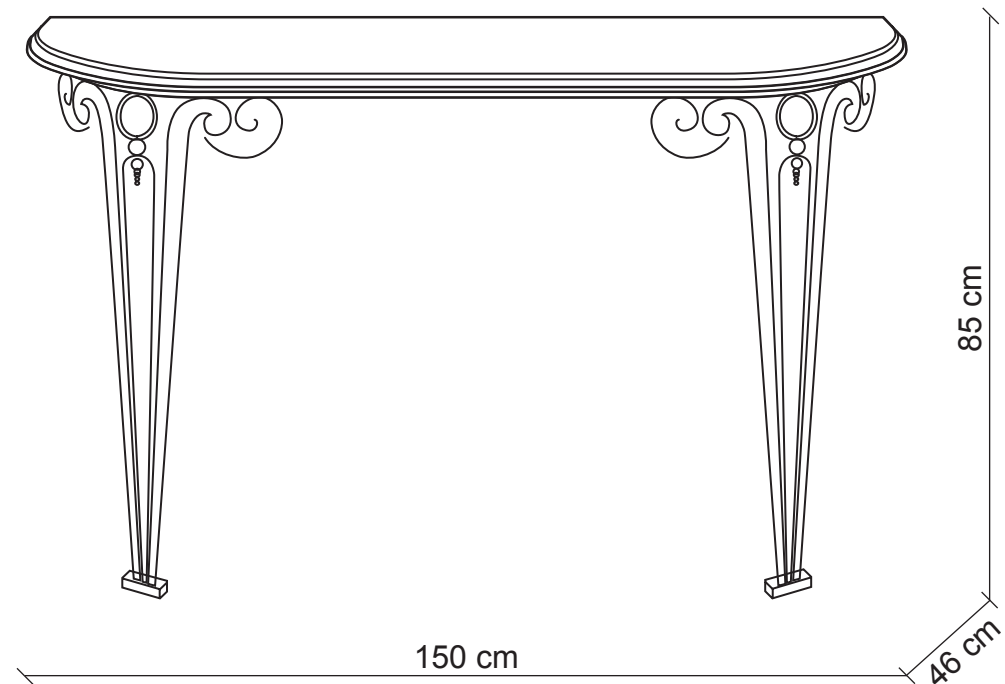

PATRIZIAGARGANTI

Firenze

BAGA 25th Anniversary
LOVELY LIGHT

art. 706

Consolle

Finish: Antiqued iron, antiqued brass details (available in gold leaf finish, antiqued brass details)

Top: Marbled decorated wood

m³ 0,57
Kg 35,8